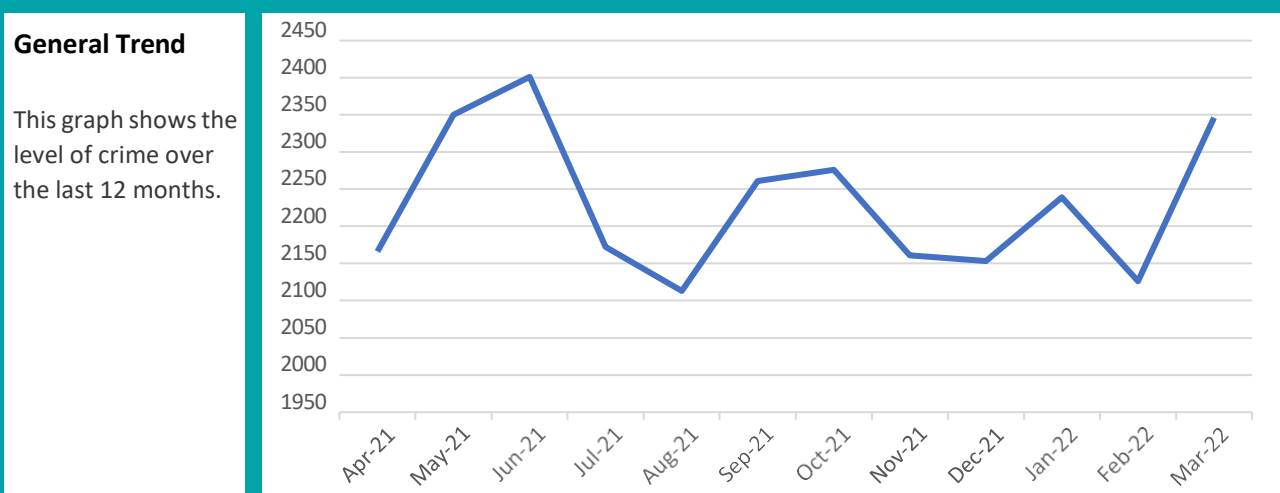

Barnet

All Crime

Between Apr 2021 and Mar 2022

Level of Crime	26764 incidents	/68 per thousand residents
-----------------------	-----------------	----------------------------

Annual Change	Incidents have increased by 1528 compared to the period last year (6.05%)	
----------------------	---	--

Top Wards

The ward in Barnet with the highest crime volume within this time period is Colindale followed by Childs Hill & West Hendon.

Barnet

Anti-social behaviour

Between Apr 2021 and Mar 2022

Level of Crime	10293 incidents	/26 per thousand residents
-----------------------	-----------------	----------------------------

Annual Change	Incidents have decreased by 5999 compared to the period last year (36.82%)	
----------------------	--	--

Barnet

Bicycle theft

Between Apr 2021 and Mar 2022

Level of Crime	296 incidents	/1 per thousand residents
-----------------------	---------------	---------------------------