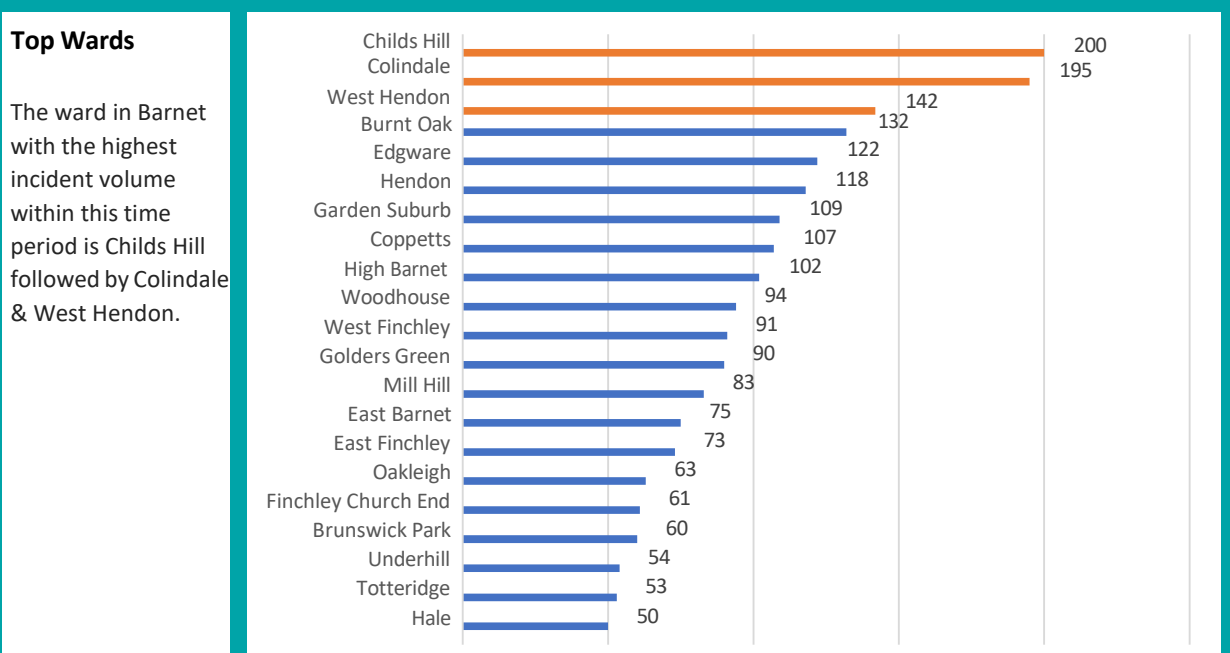

Annual Change	Incidents have decreased by 2 compared to the period last year (1.55%)	
----------------------	--	--

Barnet

Public order

Between Apr 2021 and Mar 2022

Level of Crime 2074 incidents /5 per thousand residents

Annual Change Incidents have increased by 263 compared to the period last year (14.52%)

Barnet

Robbery

Between Apr 2021 and Mar 2022

Level of Crime	638 incidents	/2 per thousand residents
-----------------------	---------------	---------------------------