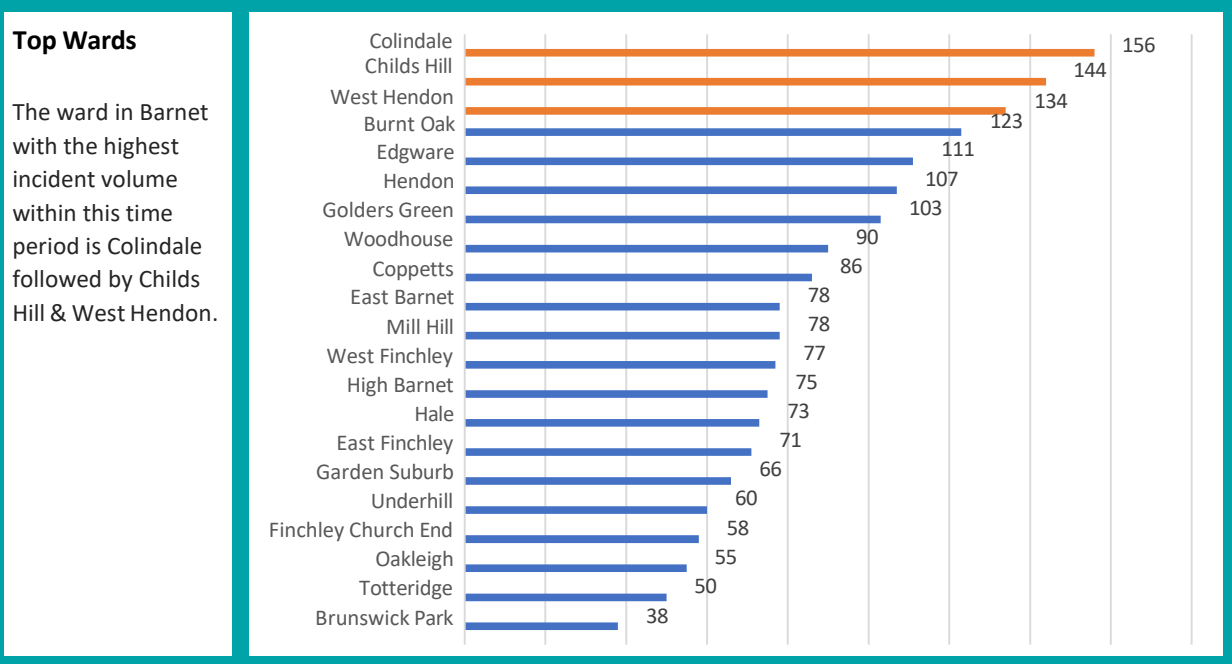

Annual Change	Incidents have decreased by 265 compared to the period last year (10.2%)	
----------------------	--	--

Barnet

Criminal damage and arson

Between Apr 2021 and Mar 2022

Level of Crime	1833 incidents	/5 per thousand residents
-----------------------	----------------	---------------------------

Annual Change	Incidents have increased by 81 compared to the period last year (4.62%)	
----------------------	---	--

Barnet

Drugs

Between Apr 2021 and Mar 2022

Level of Crime	968 incidents	/2 per thousand residents
-----------------------	---------------	---------------------------