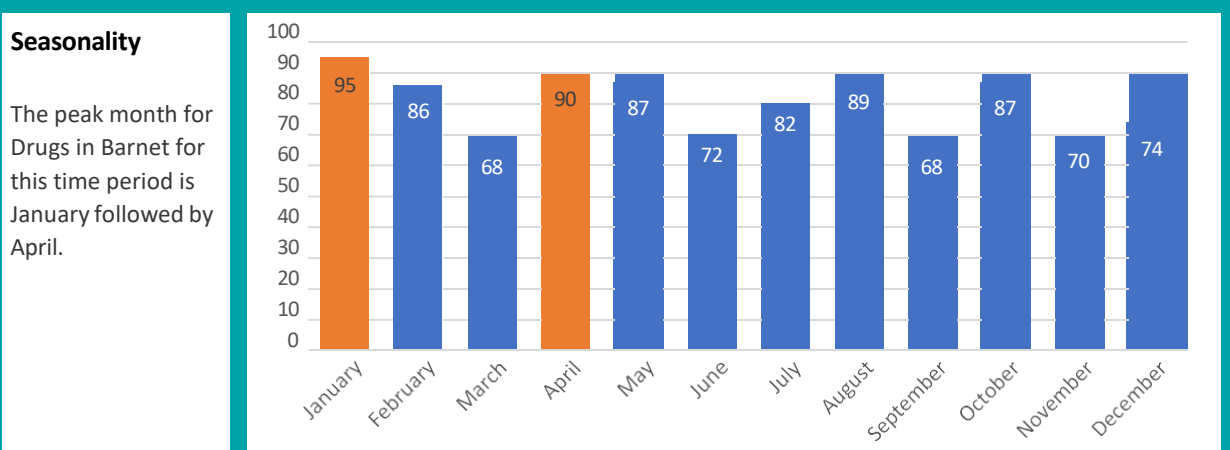

Annual Change	Incidents have decreased by 265 compared to the period last year (10.2%)	
----------------------	--	--

Barnet

Criminal damage and arson

Between Apr 2021 and Mar 2022

Level of Crime	1833 incidents	/5 per thousand residents
-----------------------	----------------	---------------------------

Annual Change	Incidents have increased by 81 compared to the period last year (4.62%)	
----------------------	---	--

Barnet

Drugs

Between Apr 2021 and Mar 2022

Level of Crime	968 incidents	/2 per thousand residents
-----------------------	---------------	---------------------------

Annual Change	Incidents have decreased by 133 compared to the period last year (12.08%)	
----------------------	---	--

Barnet

Other crime

Between Apr 2021 and Mar 2022

Level of Crime	363 incidents	/1 per thousand residents
-----------------------	---------------	---------------------------