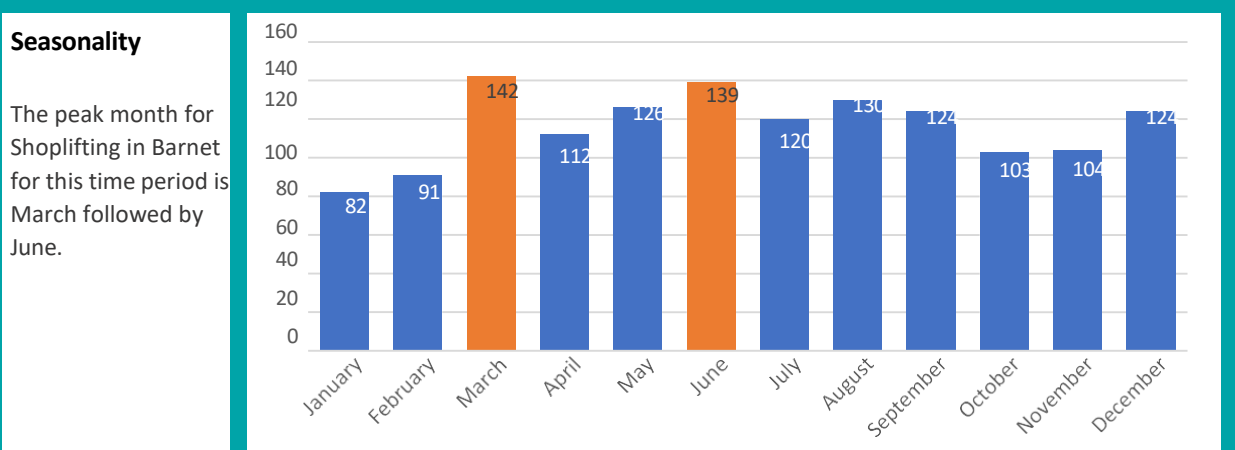

Annual Change	Incidents have decreased by 2 compared to the period last year (1.55%)	
----------------------	--	--

Barnet

Public order

Between Apr 2021 and Mar 2022

Level of Crime 2074 incidents /5 per thousand residents

Annual Change Incidents have increased by 263 compared to the period last year (14.52%)

Barnet

Robbery

Between Apr 2021 and Mar 2022

Level of Crime	638 incidents	/2 per thousand residents
-----------------------	---------------	---------------------------

Annual Change	Incidents have decreased by 15 compared to the period last year (2.3%)	
----------------------	--	--

Barnet Shoplifting

Between Apr 2021 and Mar 2022

Level of Crime	1397 incidents	/4 per thousand residents
-----------------------	----------------	---------------------------

Annual Change	Incidents have increased by 38 compared to the period last year (2.8%)	
----------------------	--	--

Barnet

Theft from the person

Between Apr 2021 and Mar 2022

Level of Crime	741 incidents	/2 per thousand residents
-----------------------	---------------	---------------------------