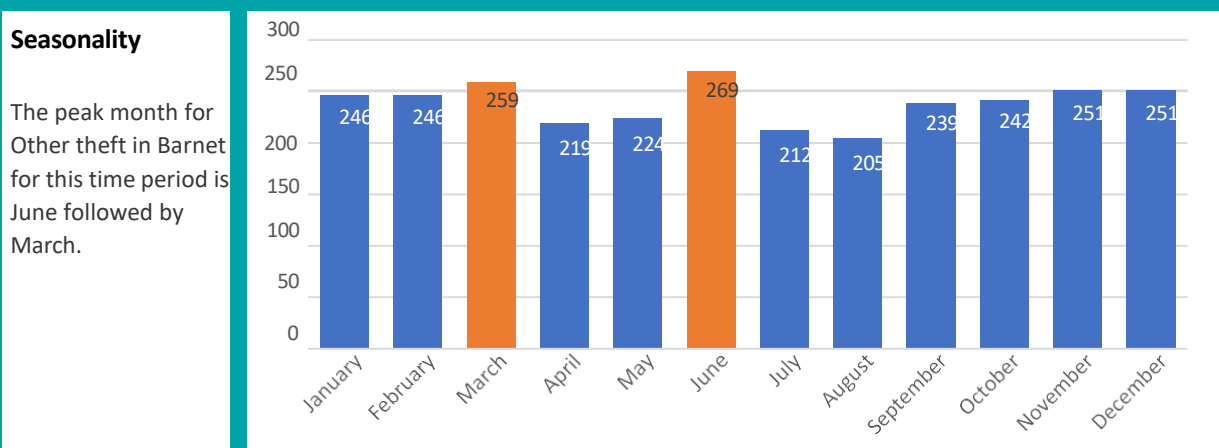

Annual Change	Incidents have increased by 81 compared to the period last year (4.62%)	
----------------------	---	--

Barnet

Drugs

Between Apr 2021 and Mar 2022

Level of Crime	968 incidents	/2 per thousand residents
-----------------------	---------------	---------------------------

Annual Change	Incidents have decreased by 133 compared to the period last year (12.08%)	
----------------------	---	--

Barnet

Other crime

Between Apr 2021 and Mar 2022

Level of Crime	363 incidents	/1 per thousand residents
-----------------------	---------------	---------------------------

Annual Change	Incidents have increased by 35 compared to the period last year (10.67%)	
----------------------	--	--

Barnet

Other theft

Between Apr 2021 and Mar 2022

Level of Crime	2863 incidents	/7 per thousand residents
-----------------------	----------------	---------------------------

Annual Change	Incidents have increased by 396 compared to the period last year (16.05%)	
----------------------	---	--

Barnet

Possession of weapons

Between Apr 2021 and Mar 2022

Level of Crime	127 incidents	/0 per thousand residents
-----------------------	---------------	---------------------------