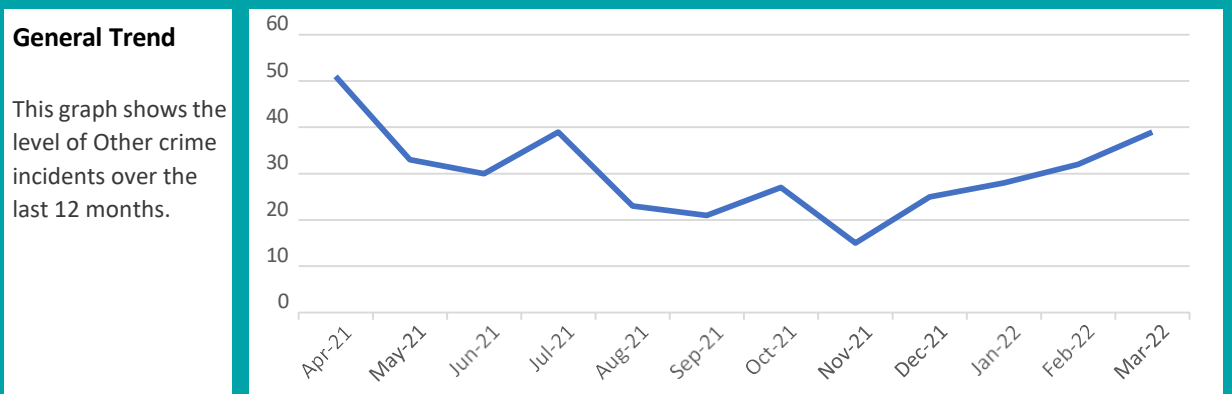

Annual Change	Incidents have decreased by 265 compared to the period last year (10.2%)	
----------------------	--	--

Barnet

Criminal damage and arson

Between Apr 2021 and Mar 2022

Level of Crime	1833 incidents	/5 per thousand residents
-----------------------	----------------	---------------------------

Annual Change	Incidents have increased by 81 compared to the period last year (4.62%)	
----------------------	---	--

Barnet

Drugs

Between Apr 2021 and Mar 2022

Level of Crime	968 incidents	/2 per thousand residents
-----------------------	---------------	---------------------------

Annual Change	Incidents have decreased by 133 compared to the period last year (12.08%)	
----------------------	---	--

Barnet

Other crime

Between Apr 2021 and Mar 2022

Level of Crime	363 incidents	/1 per thousand residents
-----------------------	---------------	---------------------------

Annual Change	Incidents have increased by 35 compared to the period last year (10.67%)	
----------------------	--	--

Barnet

Other theft

Between Apr 2021 and Mar 2022

Level of Crime	2863 incidents	/7 per thousand residents
-----------------------	----------------	---------------------------