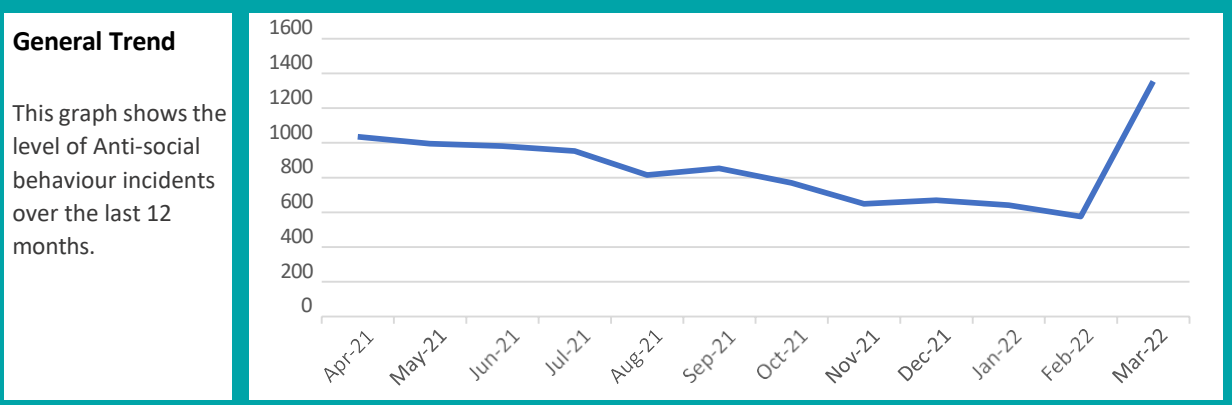

Barnet

All Crime

Between Apr 2021 and Mar 2022

Level of Crime	26764 incidents	/68 per thousand residents
-----------------------	-----------------	----------------------------

Annual Change	Incidents have increased by 1528 compared to the period last year (6.05%)	
----------------------	---	--

Top Wards

The ward in Barnet with the highest crime volume within this time period is Colindale followed by Childs Hill & West Hendon.

Barnet

Anti-social behaviour

Between Apr 2021 and Mar 2022

Level of Crime	10293 incidents	/26 per thousand residents
-----------------------	-----------------	----------------------------

Annual Change	Incidents have decreased by 5999 compared to the period last year (36.82%)	
----------------------	--	--

Barnet

Bicycle theft

Between Apr 2021 and Mar 2022

Level of Crime	296 incidents	/1 per thousand residents
-----------------------	---------------	---------------------------