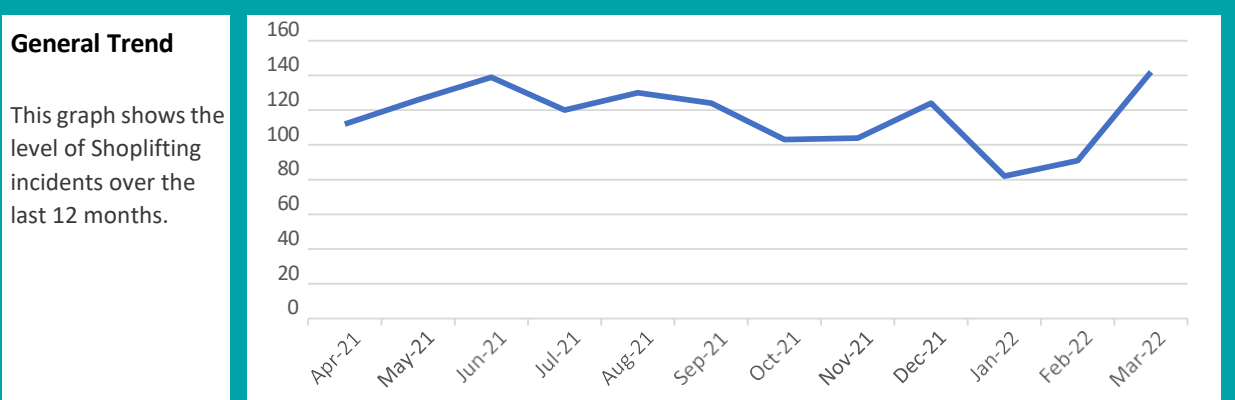

Annual Change Incidents have increased by 263 compared to the period last year (14.52%)

Barnet

Robbery

Between Apr 2021 and Mar 2022

Level of Crime	638 incidents	/2 per thousand residents
-----------------------	---------------	---------------------------

Annual Change	Incidents have decreased by 15 compared to the period last year (2.3%)	
----------------------	--	--

Barnet Shoplifting

Between Apr 2021 and Mar 2022

Level of Crime	1397 incidents	/4 per thousand residents
-----------------------	----------------	---------------------------

Annual Change	Incidents have increased by 38 compared to the period last year (2.8%)	
----------------------	--	--

Barnet

Theft from the person

Between Apr 2021 and Mar 2022

Level of Crime	741 incidents	/2 per thousand residents
-----------------------	---------------	---------------------------