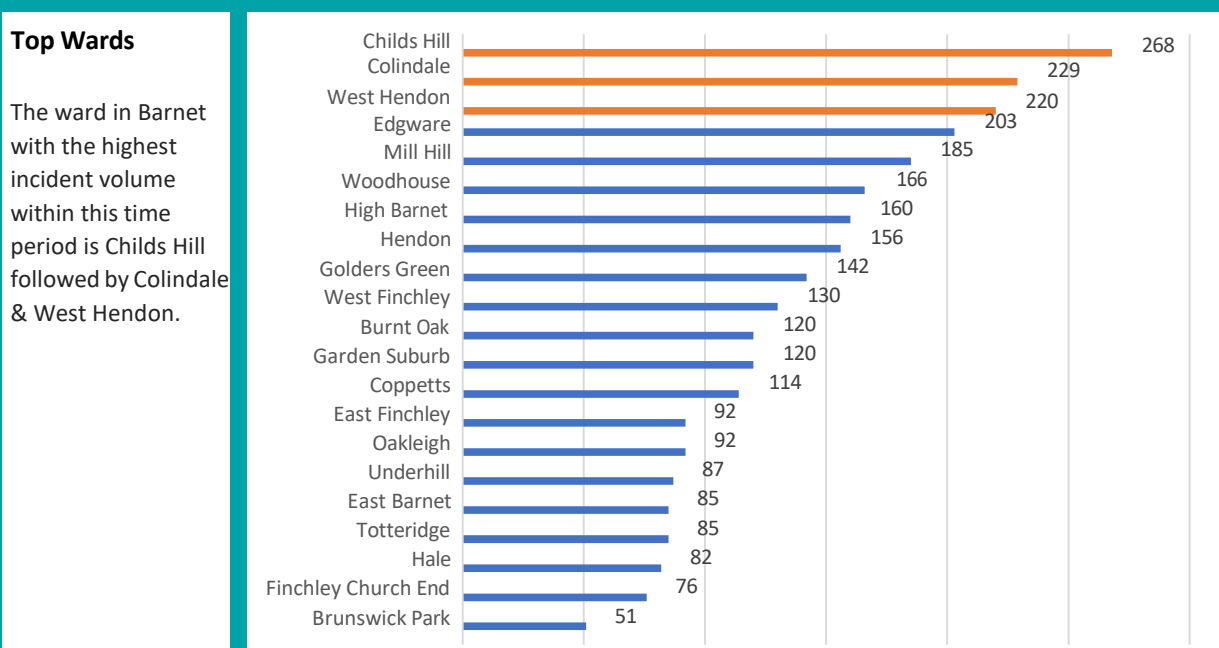

Barnet

Other theft

Between Apr 2021 and Mar 2022

Level of Crime	2863 incidents	/7 per thousand residents

Annual Change	Incidents have increased by 396 compared to the period last year (16.05%)