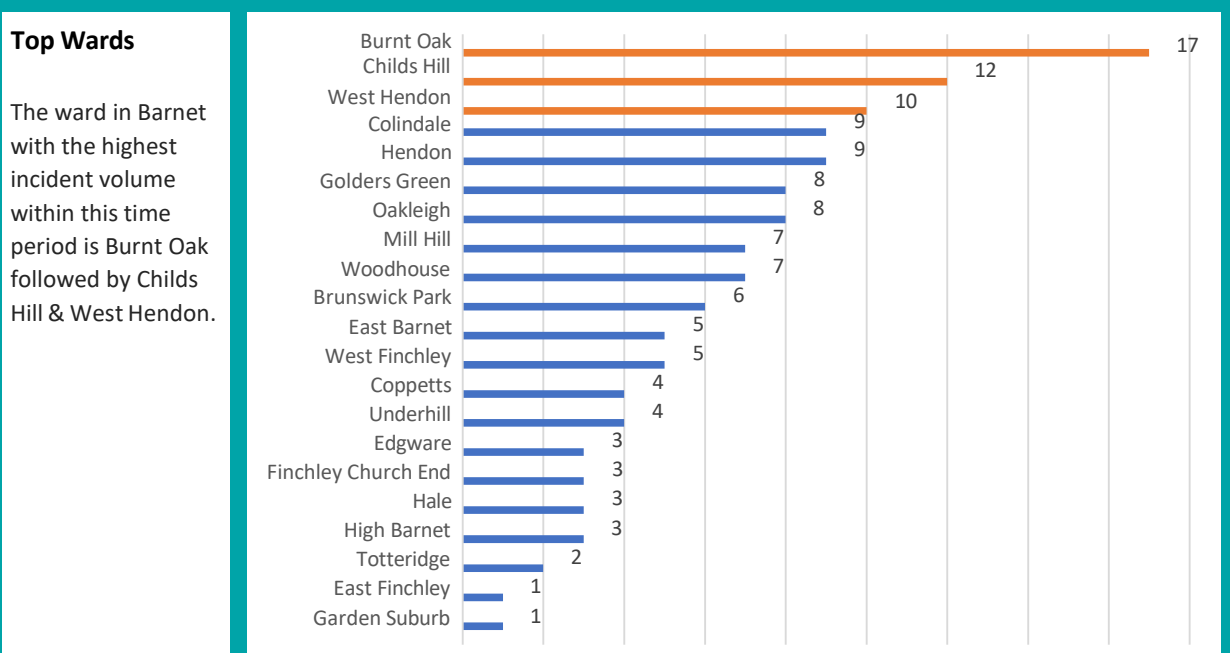

Barnet

Possession of weapons

Between Apr 2021 and Mar 2022

Level of Crime	127 incidents	/0 per thousand residents

Annual Change	Incidents have decreased by 2 compared to the period last year (1.55%)