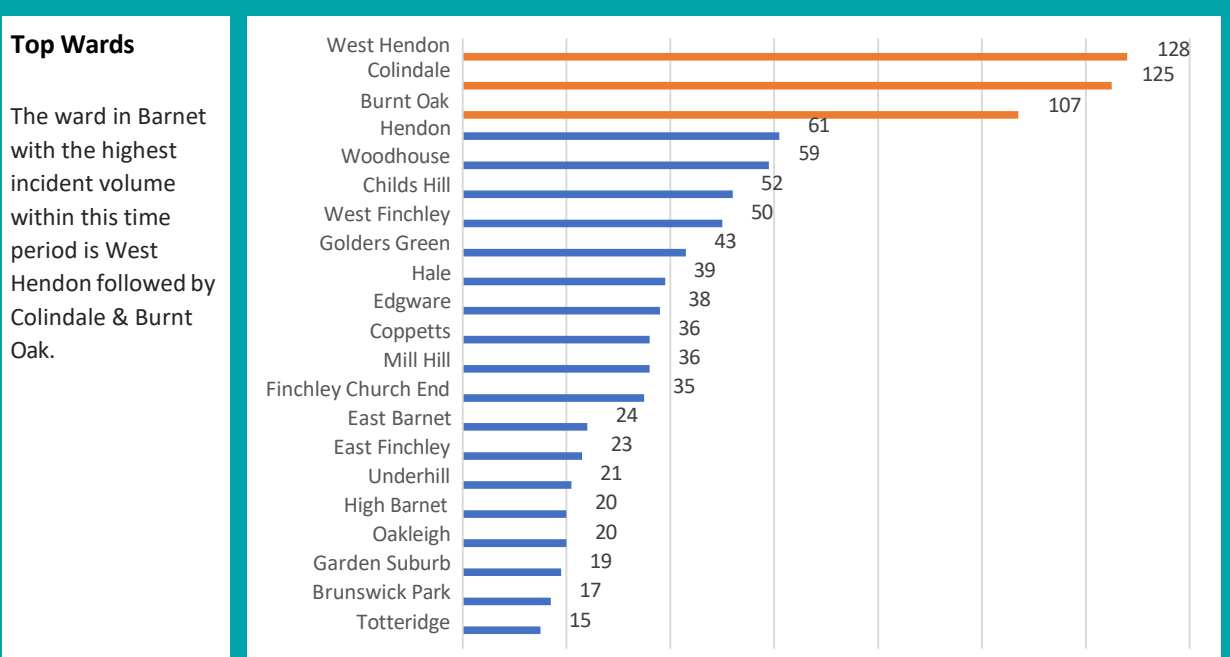

Barnet

Drugs

Between Apr 2021 and Mar 2022

Level of Crime	968 incidents	/2 per thousand residents

Annual Change	Incidents have decreased by 133 compared to the period last year (12.08%)