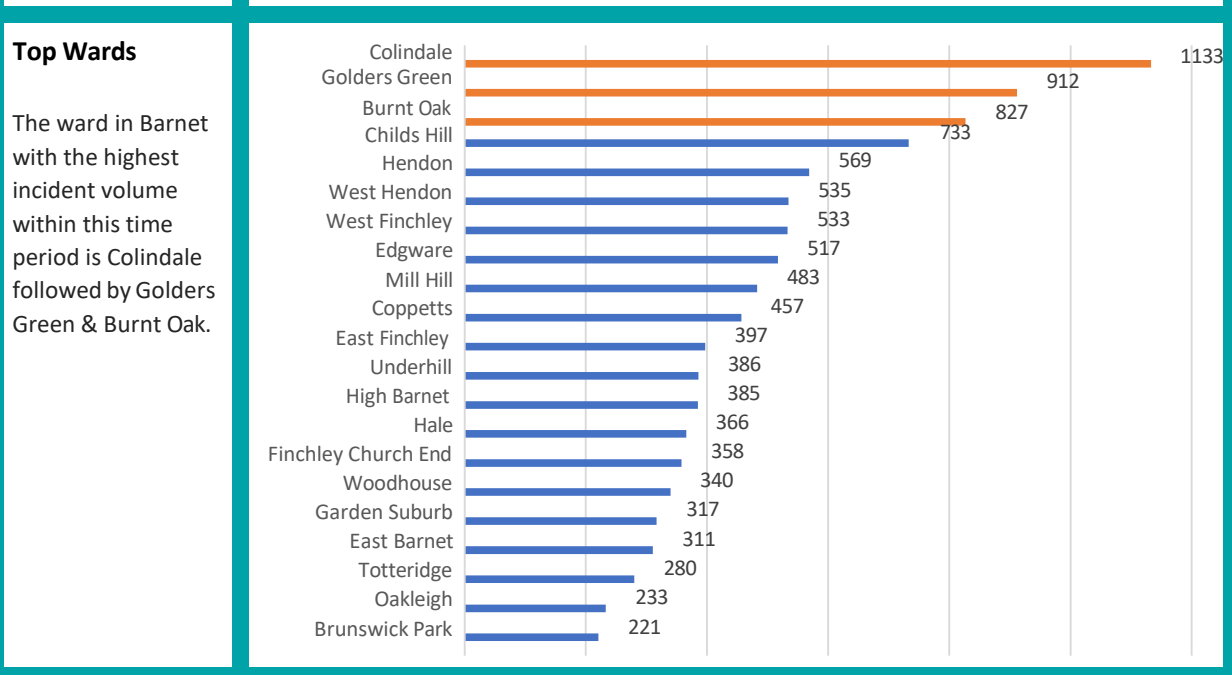

Barnet

All Crime

Between Apr 2021 and Mar 2022

Level of Crime	26764 incidents	/68 per thousand residents
-----------------------	-----------------	----------------------------

Annual Change	Incidents have increased by 1528 compared to the period last year (6.05%)	
----------------------	---	--

Top Wards

The ward in Barnet with the highest crime volume within this time period is Colindale followed by Childs Hill & West Hendon.

Barnet

Anti-social behaviour

Between Apr 2021 and Mar 2022

Level of Crime	10293 incidents	/26 per thousand residents
-----------------------	-----------------	----------------------------

Annual Change	Incidents have decreased by 5999 compared to the period last year (36.82%)	
----------------------	--	--

Barnet

Bicycle theft

Between Apr 2021 and Mar 2022

Level of Crime	296 incidents	/1 per thousand residents
-----------------------	---------------	---------------------------