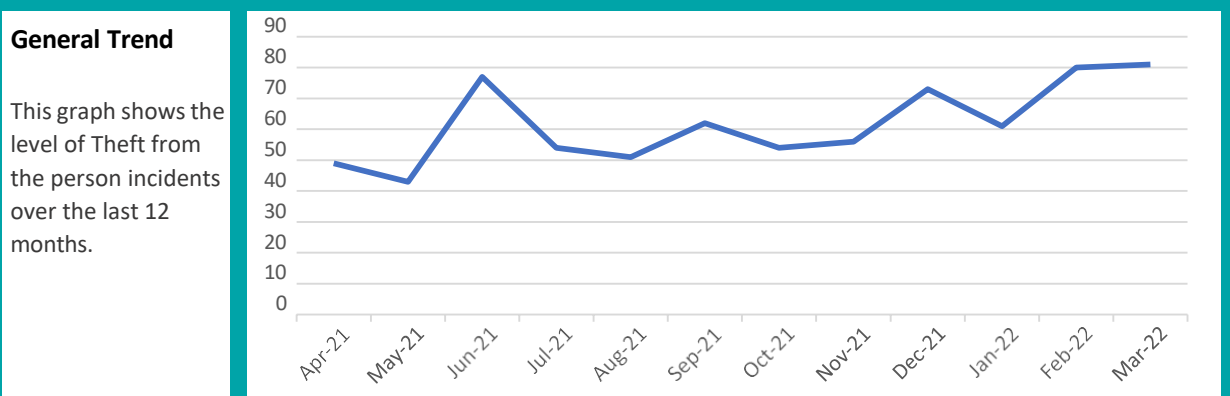

Annual Change Incidents have increased by 263 compared to the period last year (14.52%)

Barnet

Robbery

Between Apr 2021 and Mar 2022

Level of Crime	638 incidents	/2 per thousand residents
-----------------------	---------------	---------------------------

Annual Change	Incidents have decreased by 15 compared to the period last year (2.3%)	
----------------------	--	--

Barnet Shoplifting

Between Apr 2021 and Mar 2022

Level of Crime	1397 incidents	/4 per thousand residents
-----------------------	----------------	---------------------------

Annual Change	Incidents have increased by 38 compared to the period last year (2.8%)	
----------------------	--	--

Barnet

Theft from the person

Between Apr 2021 and Mar 2022

Level of Crime	741 incidents	/2 per thousand residents
-----------------------	---------------	---------------------------

Annual Change	Incidents have increased by 307 compared to the period last year (70.74%)	
----------------------	---	--

Barnet

Vehicle crime

Between Apr 2021 and Mar 2022

Level of Crime	4864 incidents	/12 per thousand residents
-----------------------	----------------	----------------------------