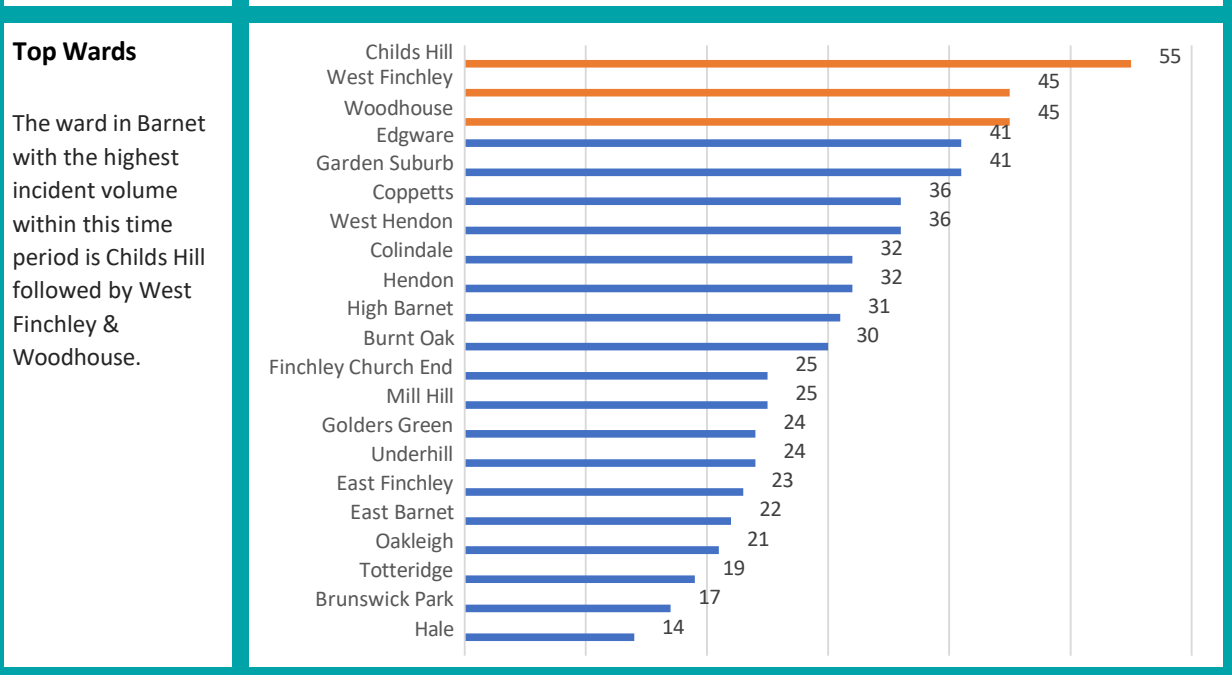

Barnet

Robbery

Between Apr 2021 and Mar 2022

Level of Crime	638 incidents	/2 per thousand residents

Annual Change	Incidents have decreased by 15 compared to the period last year (2.3%)