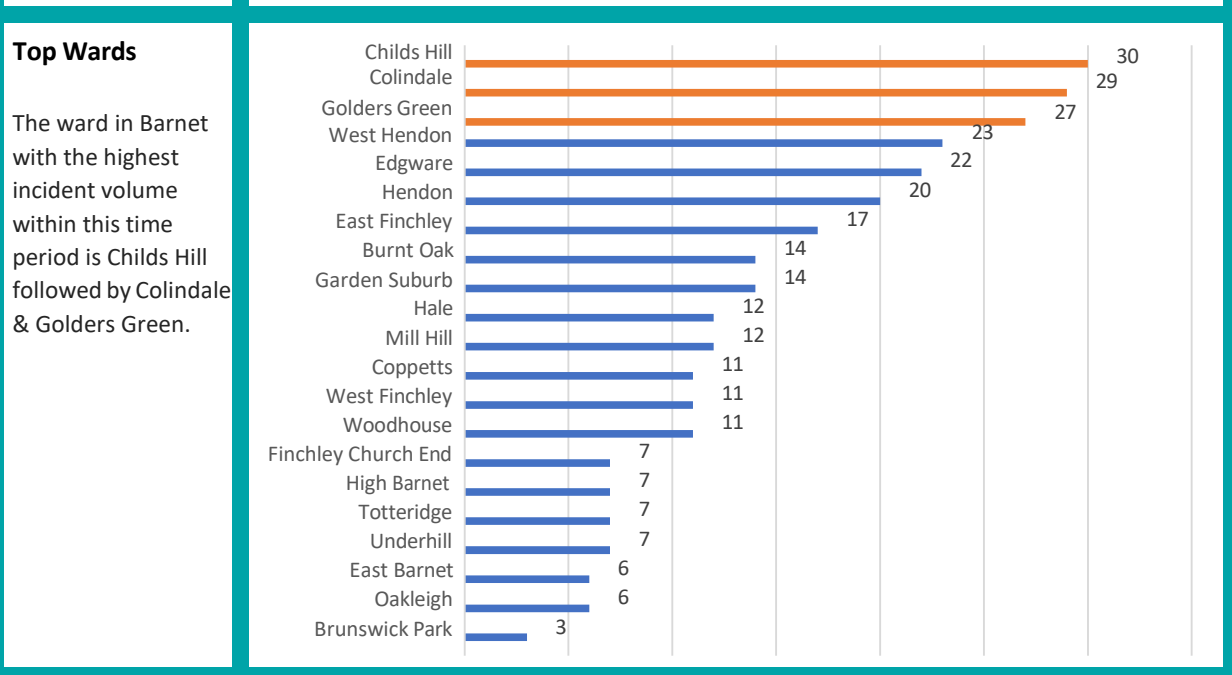

Barnet

Bicycle theft

Between Apr 2021 and Mar 2022

Level of Crime	296 incidents	/1 per thousand residents

Annual Change	Incidents have decreased by 17 compared to the period last year (5.43%)