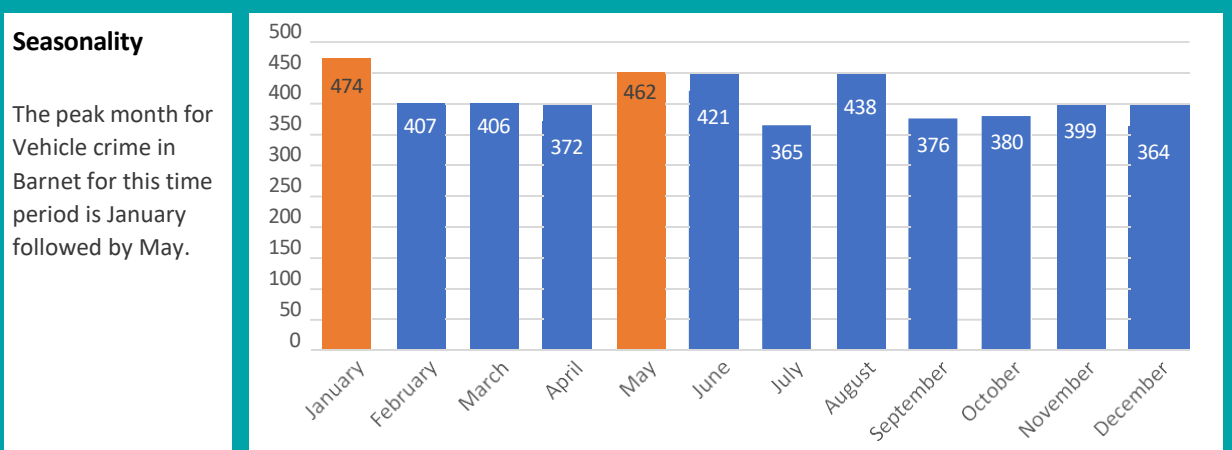

Annual Change Incidents have increased by 263 compared to the period last year (14.52%)

Barnet

Robbery

Between Apr 2021 and Mar 2022

Level of Crime	638 incidents	/2 per thousand residents
-----------------------	---------------	---------------------------

Annual Change	Incidents have increased by 38 compared to the period last year (2.8%)	
----------------------	--	--

Barnet

Theft from the person

Between Apr 2021 and Mar 2022

Level of Crime	741 incidents	/2 per thousand residents
-----------------------	---------------	---------------------------

Annual Change	Incidents have increased by 307 compared to the period last year (70.74%)	
----------------------	---	--

Barnet

Vehicle crime

Between Apr 2021 and Mar 2022

Level of Crime	4864 incidents	/12 per thousand residents
-----------------------	----------------	----------------------------

Annual Change	Incidents have increased by 173 compared to the period last year (3.69%)	
----------------------	--	--

Barnet

Violence and sexual offences

Between Apr 2021 and Mar 2022

Level of Crime	8268 incidents	/21 per thousand residents
-----------------------	----------------	----------------------------