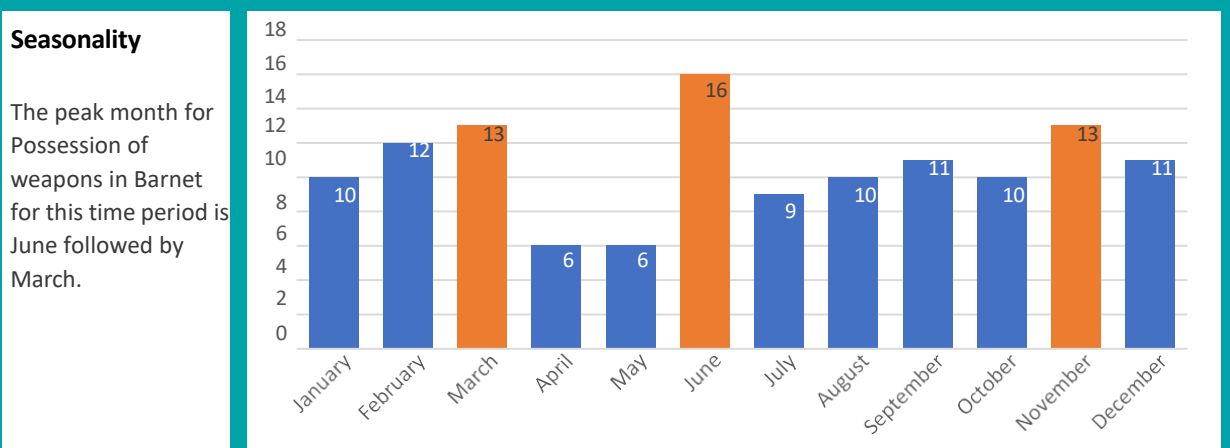

Annual Change	Incidents have decreased by 133 compared to the period last year (12.08%)	
----------------------	---	--

Barnet

Other crime

Between Apr 2021 and Mar 2022

Level of Crime	363 incidents	/1 per thousand residents
-----------------------	---------------	---------------------------

Annual Change	Incidents have increased by 35 compared to the period last year (10.67%)	
----------------------	--	--

Barnet

Other theft

Between Apr 2021 and Mar 2022

Level of Crime	2863 incidents	/7 per thousand residents
-----------------------	----------------	---------------------------

Annual Change	Incidents have increased by 396 compared to the period last year (16.05%)	
----------------------	---	--

Barnet

Possession of weapons

Between Apr 2021 and Mar 2022

Level of Crime	127 incidents	/0 per thousand residents
-----------------------	---------------	---------------------------

Annual Change	Incidents have decreased by 2 compared to the period last year (1.55%)	
----------------------	--	--

Barnet

Public order

Between Apr 2021 and Mar 2022

Level of Crime 2074 incidents /5 per thousand residents