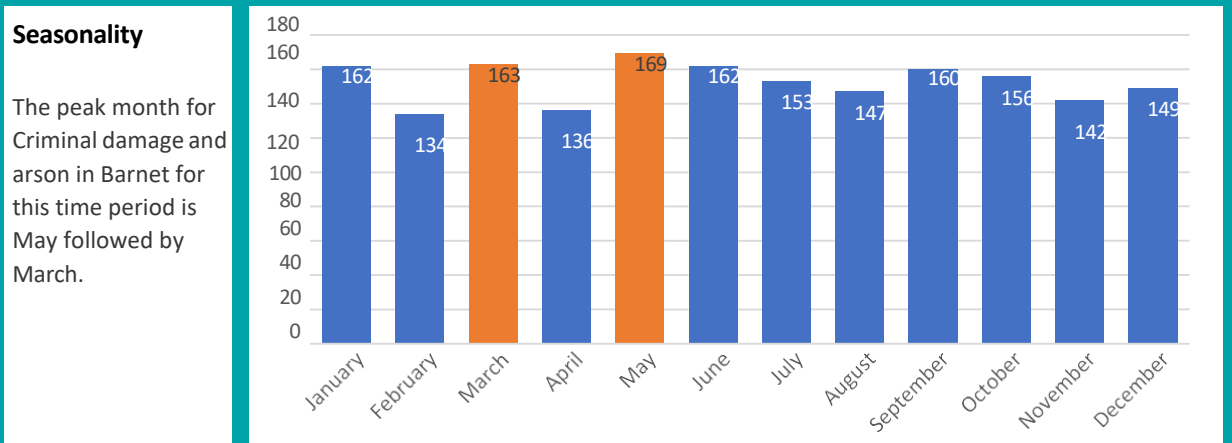

Annual Change	Incidents have decreased by 5999 compared to the period last year (36.82%)	
----------------------	--	--

Barnet

Bicycle theft

Between Apr 2021 and Mar 2022

Level of Crime	296 incidents	/1 per thousand residents
-----------------------	---------------	---------------------------

Annual Change	Incidents have decreased by 17 compared to the period last year (5.43%)	
----------------------	---	--

Barnet

Burglary

Between Apr 2021 and Mar 2022

Level of Crime	2332 incidents	/6 per thousand residents
-----------------------	----------------	---------------------------

Annual Change	Incidents have decreased by 265 compared to the period last year (10.2%)	
----------------------	--	--

Barnet

Criminal damage and arson

Between Apr 2021 and Mar 2022

Level of Crime	1833 incidents	/5 per thousand residents
-----------------------	----------------	---------------------------

Annual Change	Incidents have increased by 81 compared to the period last year (4.62%)	
----------------------	---	--

Barnet

Drugs

Between Apr 2021 and Mar 2022

Level of Crime	968 incidents	/2 per thousand residents
-----------------------	---------------	---------------------------