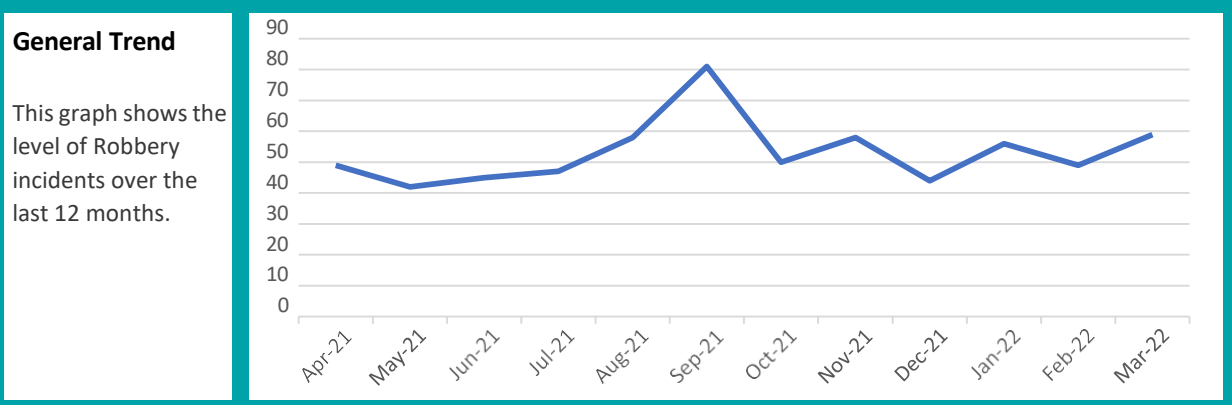

Annual Change	Incidents have decreased by 2 compared to the period last year (1.55%)	
----------------------	--	--

Barnet

Public order

Between Apr 2021 and Mar 2022

Level of Crime 2074 incidents /5 per thousand residents

Annual Change Incidents have increased by 263 compared to the period last year (14.52%)

Barnet

Robbery

Between Apr 2021 and Mar 2022

Level of Crime	638 incidents	/2 per thousand residents
-----------------------	---------------	---------------------------

Annual Change	Incidents have decreased by 15 compared to the period last year (2.3%)	
----------------------	--	--

Barnet Shoplifting

Between Apr 2021 and Mar 2022

Level of Crime	1397 incidents	/4 per thousand residents
-----------------------	----------------	---------------------------