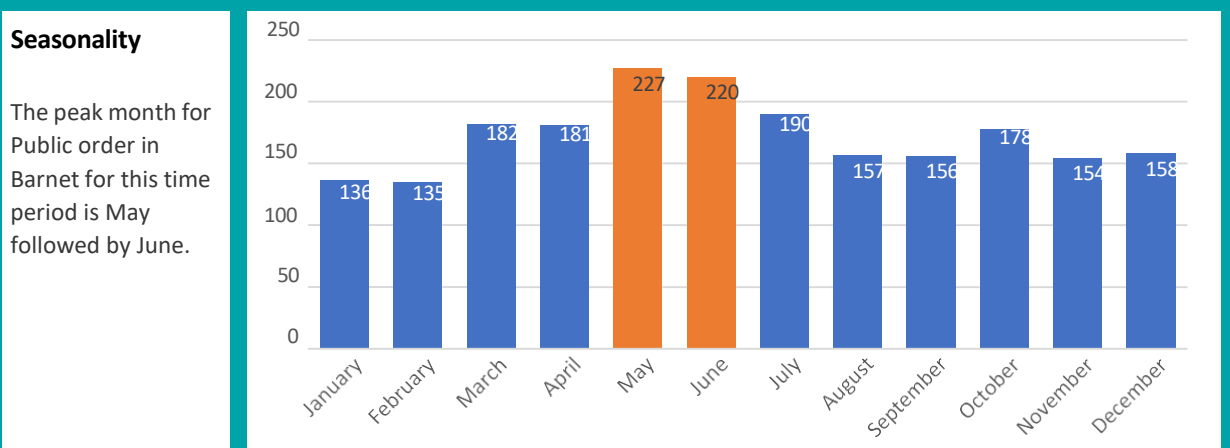

Annual Change	Incidents have increased by 35 compared to the period last year (10.67%)	
----------------------	--	--

Barnet

Other theft

Between Apr 2021 and Mar 2022

Level of Crime	2863 incidents	/7 per thousand residents
-----------------------	----------------	---------------------------

Annual Change	Incidents have increased by 396 compared to the period last year (16.05%)	
----------------------	---	--

Barnet

Possession of weapons

Between Apr 2021 and Mar 2022

Level of Crime	127 incidents	/0 per thousand residents
-----------------------	---------------	---------------------------

Annual Change	Incidents have decreased by 2 compared to the period last year (1.55%)	
----------------------	--	--

Barnet

Public order

Between Apr 2021 and Mar 2022

Level of Crime 2074 incidents /5 per thousand residents

Annual Change Incidents have increased by 263 compared to the period last year (14.52%)

Barnet

Robbery

Between Apr 2021 and Mar 2022

Level of Crime	638 incidents	/2 per thousand residents
-----------------------	---------------	---------------------------