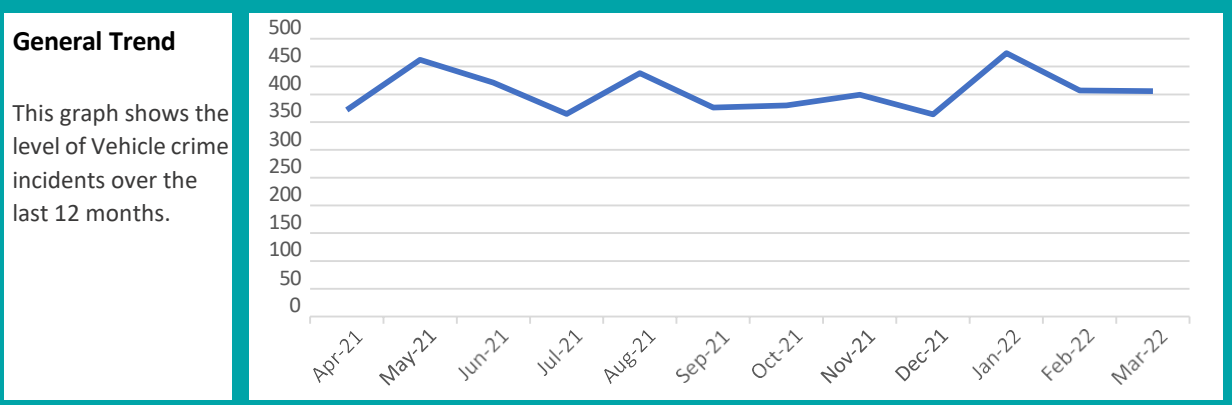

Annual Change Incidents have increased by 263 compared to the period last year (14.52%)

Barnet

Robbery

Between Apr 2021 and Mar 2022

Level of Crime	638 incidents	/2 per thousand residents
-----------------------	---------------	---------------------------

Annual Change	Incidents have increased by 38 compared to the period last year (2.8%)	
----------------------	--	--

Barnet

Theft from the person

Between Apr 2021 and Mar 2022

Level of Crime	741 incidents	/2 per thousand residents
-----------------------	---------------	---------------------------

Annual Change	Incidents have increased by 307 compared to the period last year (70.74%)	
----------------------	---	--

Barnet

Vehicle crime

Between Apr 2021 and Mar 2022

Level of Crime	4864 incidents	/12 per thousand residents
-----------------------	----------------	----------------------------

Annual Change	Incidents have increased by 173 compared to the period last year (3.69%)	
----------------------	--	--

Barnet

Violence and sexual offences

Between Apr 2021 and Mar 2022

Level of Crime	8268 incidents	/21 per thousand residents
-----------------------	----------------	----------------------------