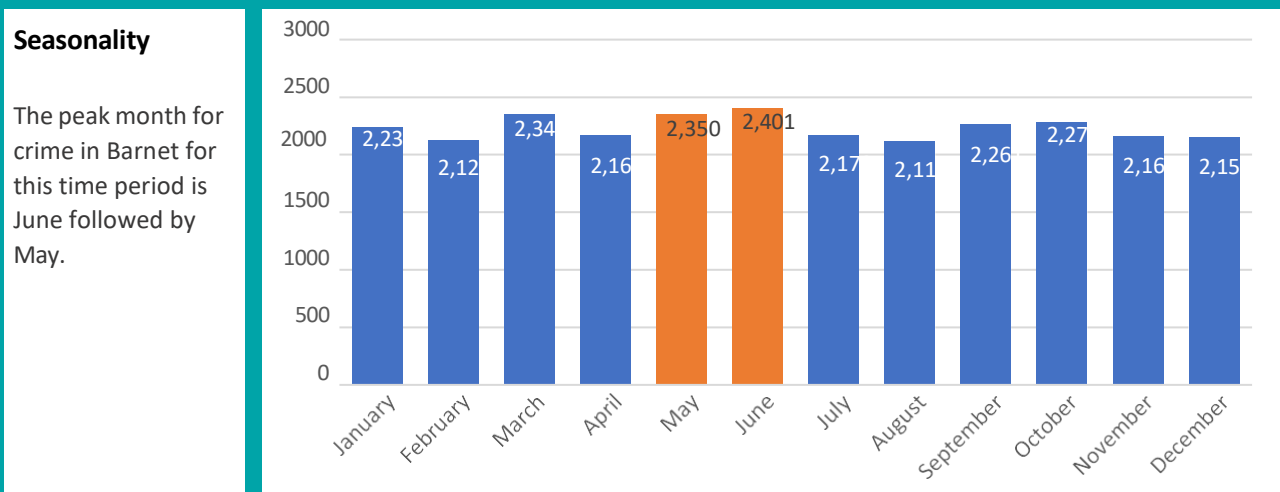

Barnet

All Crime

Between Apr 2021 and Mar 2022

Level of Crime	26764 incidents	/68 per thousand residents
-----------------------	-----------------	----------------------------

Annual Change	Incidents have increased by 1528 compared to the period last year (6.05%)	
----------------------	---	--

Top Wards

The ward in Barnet with the highest crime volume within this time period is Colindale followed by Childs Hill & West Hendon.

Barnet

Anti-social behaviour

Between Apr 2021 and Mar 2022

Level of Crime	10293 incidents	/26 per thousand residents
-----------------------	-----------------	----------------------------

Annual Change	Incidents have decreased by 5999 compared to the period last year (36.82%)	
----------------------	--	--

Barnet

Bicycle theft

Between Apr 2021 and Mar 2022

Level of Crime	296 incidents	/1 per thousand residents
-----------------------	---------------	---------------------------