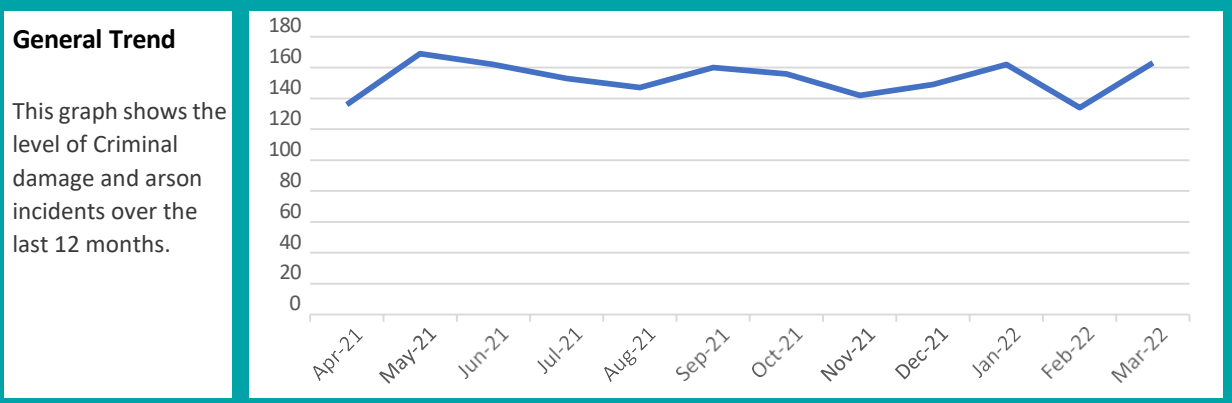

Annual Change	Incidents have decreased by 5999 compared to the period last year (36.82%)	
----------------------	--	--

Barnet

Bicycle theft

Between Apr 2021 and Mar 2022

Level of Crime	296 incidents	/1 per thousand residents
-----------------------	---------------	---------------------------

Annual Change	Incidents have decreased by 17 compared to the period last year (5.43%)	
----------------------	---	--

Barnet

Burglary

Between Apr 2021 and Mar 2022

Level of Crime	2332 incidents	/6 per thousand residents
-----------------------	----------------	---------------------------

Annual Change	Incidents have decreased by 265 compared to the period last year (10.2%)	
----------------------	--	--

Barnet

Criminal damage and arson

Between Apr 2021 and Mar 2022

Level of Crime	1833 incidents	/5 per thousand residents
-----------------------	----------------	---------------------------

Annual Change	Incidents have increased by 81 compared to the period last year (4.62%)	
----------------------	---	--

Barnet

Drugs

Between Apr 2021 and Mar 2022

Level of Crime	968 incidents	/2 per thousand residents
-----------------------	---------------	---------------------------