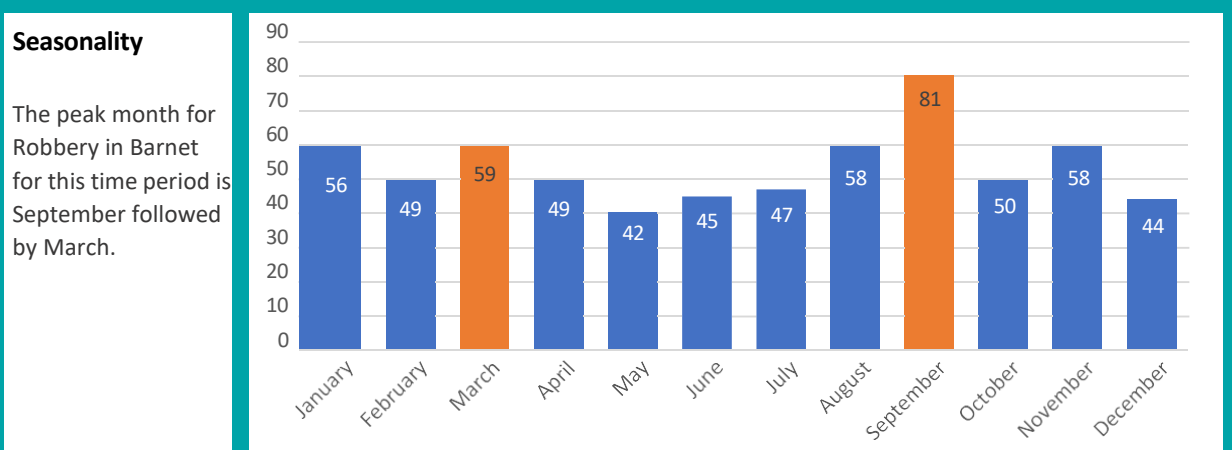

Annual Change	Incidents have decreased by 2 compared to the period last year (1.55%)	
----------------------	--	--

Barnet

Public order

Between Apr 2021 and Mar 2022

Level of Crime 2074 incidents /5 per thousand residents

Annual Change Incidents have increased by 263 compared to the period last year (14.52%)

Barnet

Robbery

Between Apr 2021 and Mar 2022

Level of Crime	638 incidents	/2 per thousand residents
-----------------------	---------------	---------------------------

Annual Change	Incidents have decreased by 15 compared to the period last year (2.3%)	
----------------------	--	--

Barnet Shoplifting

Between Apr 2021 and Mar 2022

Level of Crime	1397 incidents	/4 per thousand residents
-----------------------	----------------	---------------------------

Annual Change	Incidents have increased by 38 compared to the period last year (2.8%)	
----------------------	--	--

Barnet

Theft from the person

Between Apr 2021 and Mar 2022

Level of Crime	741 incidents	/2 per thousand residents
-----------------------	---------------	---------------------------