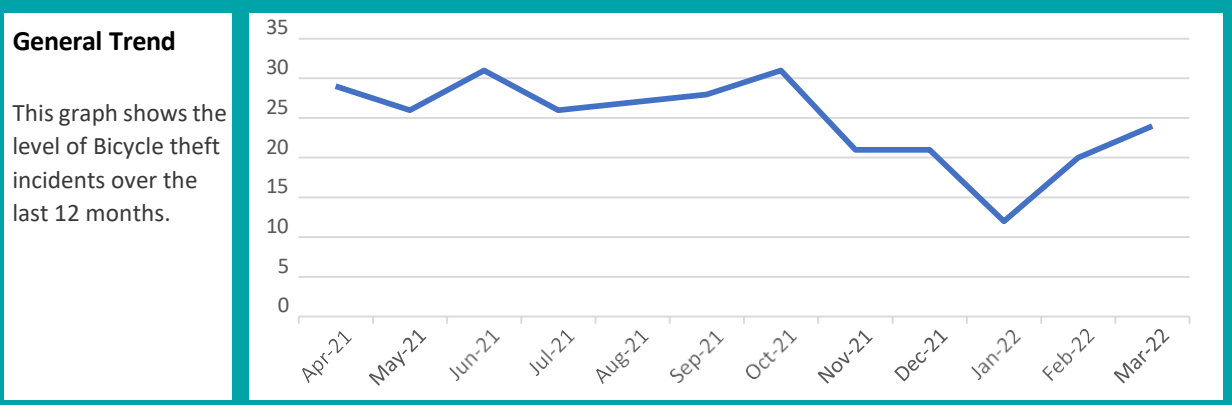

Barnet

All Crime

Between Apr 2021 and Mar 2022

Level of Crime	26764 incidents	/68 per thousand residents
-----------------------	-----------------	----------------------------

Annual Change	Incidents have increased by 1528 compared to the period last year (6.05%)	
----------------------	---	--

Top Wards

The ward in Barnet with the highest crime volume within this time period is Colindale followed by Childs Hill & West Hendon.

Barnet

Anti-social behaviour

Between Apr 2021 and Mar 2022

Level of Crime	10293 incidents	/26 per thousand residents
-----------------------	-----------------	----------------------------

Annual Change	Incidents have decreased by 5999 compared to the period last year (36.82%)	
----------------------	--	--

Barnet

Bicycle theft

Between Apr 2021 and Mar 2022

Level of Crime	296 incidents	/1 per thousand residents
-----------------------	---------------	---------------------------

Annual Change	Incidents have decreased by 17 compared to the period last year (5.43%)	
----------------------	---	--

Barnet

Burglary

Between Apr 2021 and Mar 2022

Level of Crime	2332 incidents	/6 per thousand residents
-----------------------	----------------	---------------------------