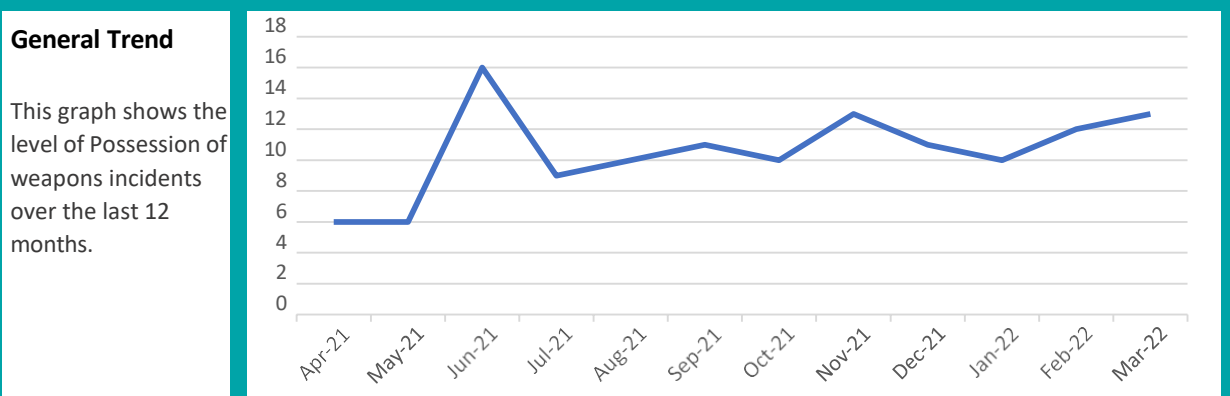

Annual Change	Incidents have increased by 35 compared to the period last year (10.67%)	
----------------------	--	--

Barnet

Other theft

Between Apr 2021 and Mar 2022

Level of Crime	2863 incidents	/7 per thousand residents
-----------------------	----------------	---------------------------

Annual Change	Incidents have increased by 396 compared to the period last year (16.05%)	
----------------------	---	--

Barnet

Possession of weapons

Between Apr 2021 and Mar 2022

Level of Crime	127 incidents	/0 per thousand residents
-----------------------	---------------	---------------------------

Annual Change	Incidents have decreased by 2 compared to the period last year (1.55%)	
----------------------	--	--

Barnet

Public order

Between Apr 2021 and Mar 2022

Level of Crime 2074 incidents /5 per thousand residents