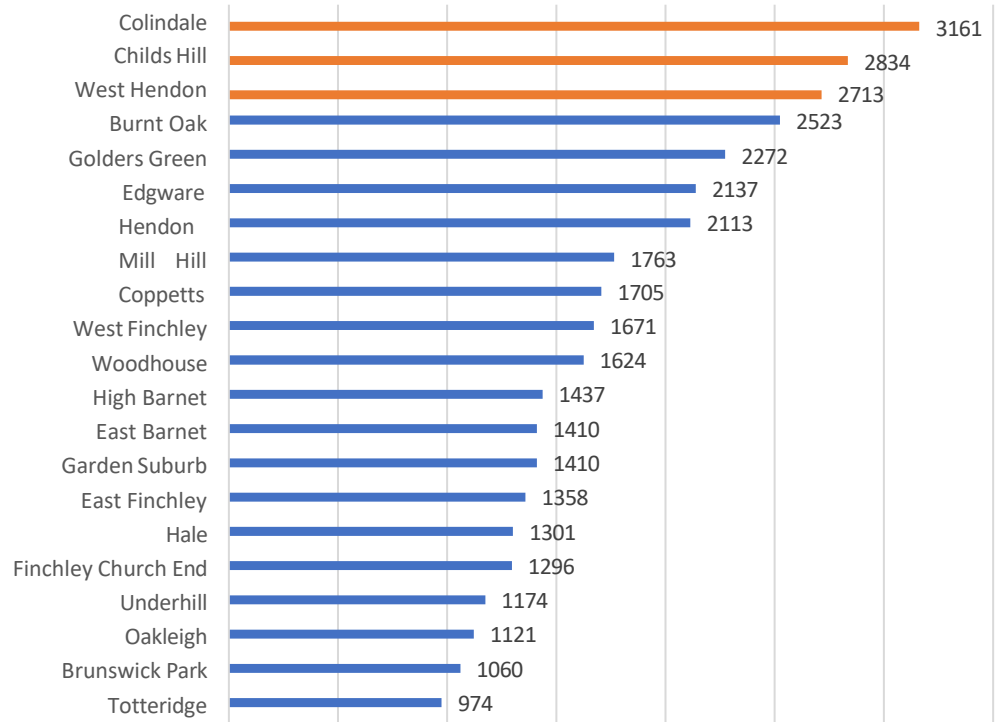

Barnet

All Crime

Between Apr 2021 and Mar 2022

Level of Crime	26764 incidents	/68 per thousand residents
-----------------------	-----------------	----------------------------

Annual Change	Incidents have increased by 1528 compared to the period last year (6.05%)	
----------------------	---	--

Top Wards

The ward in Barnet with the highest crime volume within this time period is Colindale followed by Childs Hill & West Hendon.

Barnet

Anti-social behaviour

Between Apr 2021 and Mar 2022

Level of Crime	10293 incidents	/26 per thousand residents
-----------------------	-----------------	----------------------------