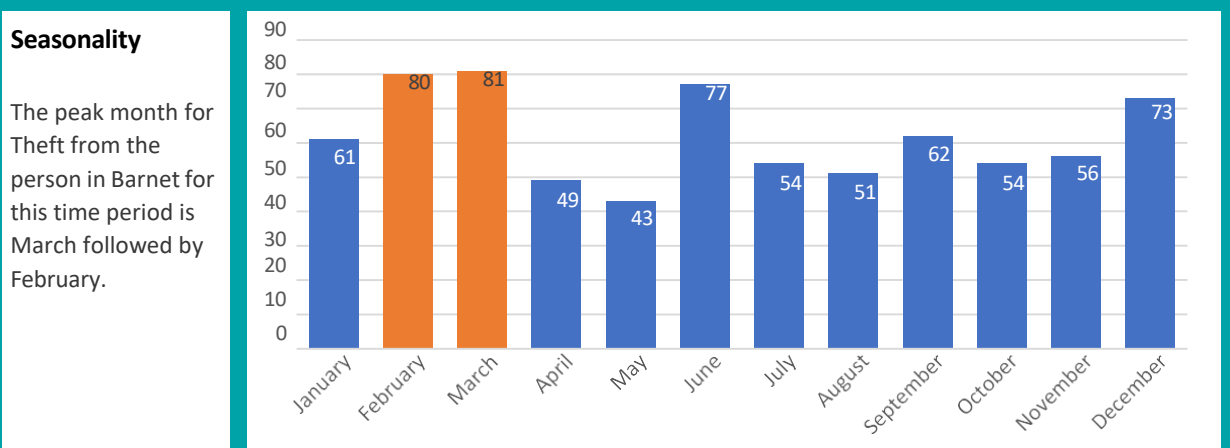

Annual Change Incidents have increased by 263 compared to the period last year (14.52%)

Barnet

Robbery

Between Apr 2021 and Mar 2022

Level of Crime	638 incidents	/2 per thousand residents
-----------------------	---------------	---------------------------

Annual Change	Incidents have decreased by 15 compared to the period last year (2.3%)	
----------------------	--	--

Barnet Shoplifting

Between Apr 2021 and Mar 2022

Level of Crime	1397 incidents	/4 per thousand residents
-----------------------	----------------	---------------------------

Annual Change	Incidents have increased by 38 compared to the period last year (2.8%)	
----------------------	--	--

Barnet

Theft from the person

Between Apr 2021 and Mar 2022

Level of Crime	741 incidents	/2 per thousand residents
-----------------------	---------------	---------------------------

Annual Change	Incidents have increased by 307 compared to the period last year (70.74%)	
----------------------	---	--

Barnet

Vehicle crime

Between Apr 2021 and Mar 2022

Level of Crime	4864 incidents	/12 per thousand residents
-----------------------	----------------	----------------------------