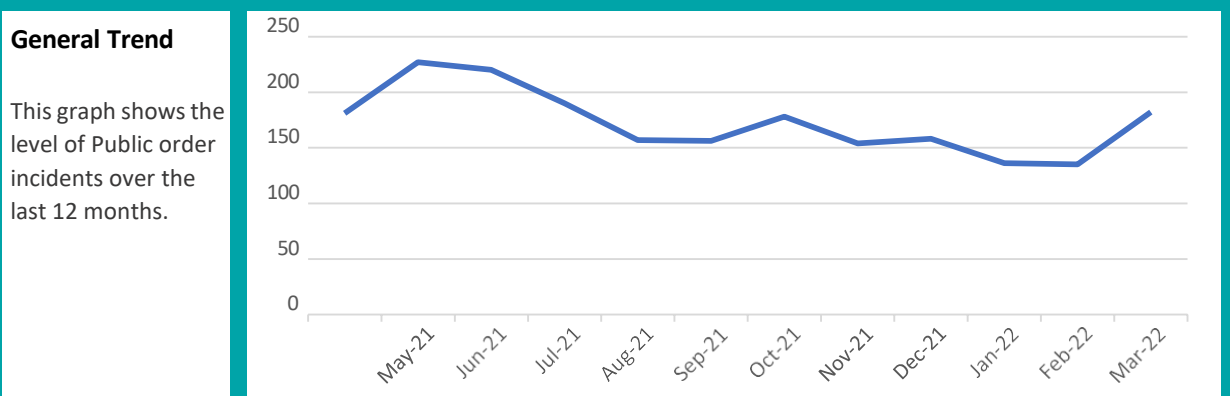

Annual Change	Incidents have increased by 396 compared to the period last year (16.05%)	
----------------------	---	--

Barnet

Possession of weapons

Between Apr 2021 and Mar 2022

Level of Crime	127 incidents	/0 per thousand residents
-----------------------	---------------	---------------------------

Annual Change	Incidents have decreased by 2 compared to the period last year (1.55%)	
----------------------	--	--

Barnet

Public order

Between Apr 2021 and Mar 2022

Level of Crime 2074 incidents /5 per thousand residents

Annual Change Incidents have increased by 263 compared to the period last year (14.52%)

Barnet

Robbery

Between Apr 2021 and Mar 2022

Level of Crime	638 incidents	/2 per thousand residents
-----------------------	---------------	---------------------------