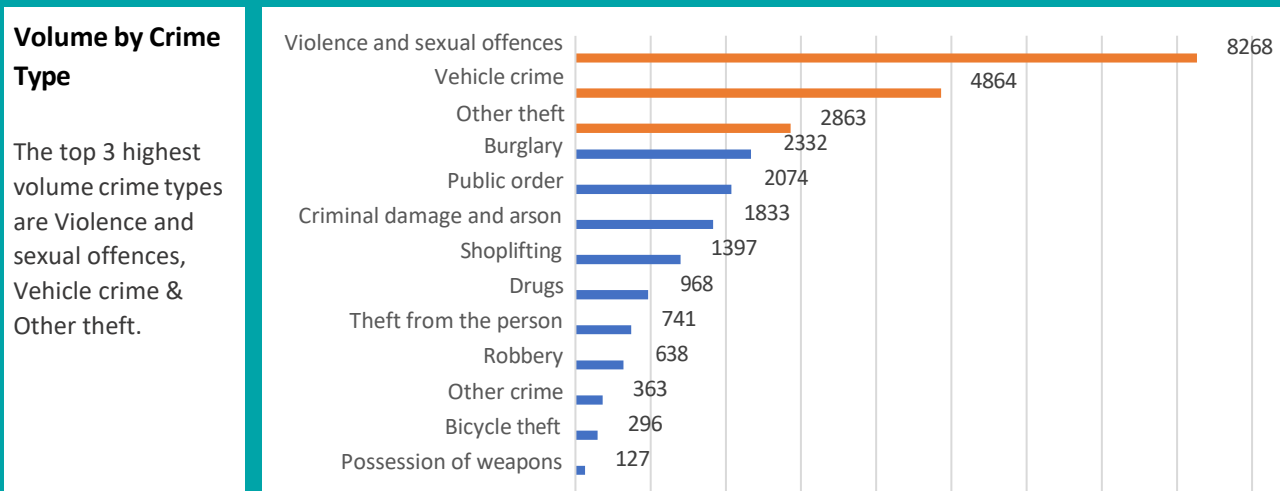

Barnet

All Crime

Between Apr 2021 and Mar 2022

Level of Crime	26764 incidents	/68 per thousand residents
-----------------------	-----------------	----------------------------

Annual Change	Incidents have increased by 1528 compared to the period last year (6.05%)	
----------------------	---	--

Top Wards

The ward in Barnet with the highest crime volume within this time period is Colindale followed by Childs Hill & West Hendon.

Barnet

Anti-social behaviour

Between Apr 2021 and Mar 2022

Level of Crime	10293 incidents	/26 per thousand residents
-----------------------	-----------------	----------------------------