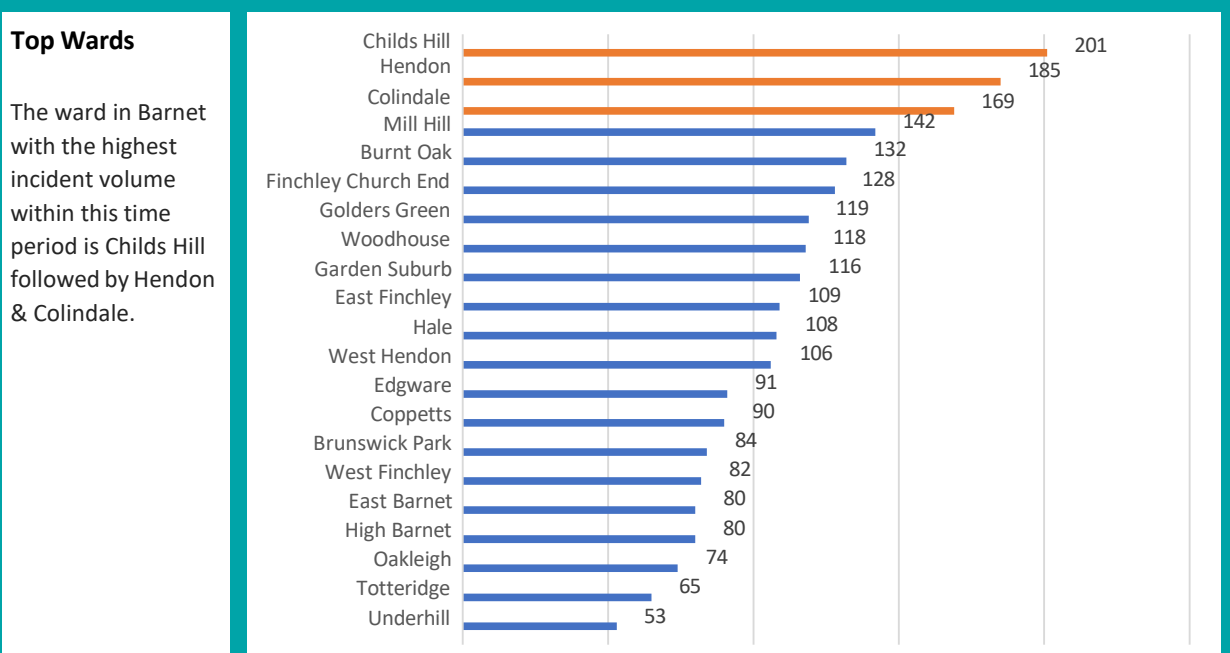

Barnet

Burglary

Between Apr 2021 and Mar 2022

Level of Crime	2332 incidents	/6 per thousand residents

Annual Change	Incidents have decreased by 265 compared to the period last year (10.2%)