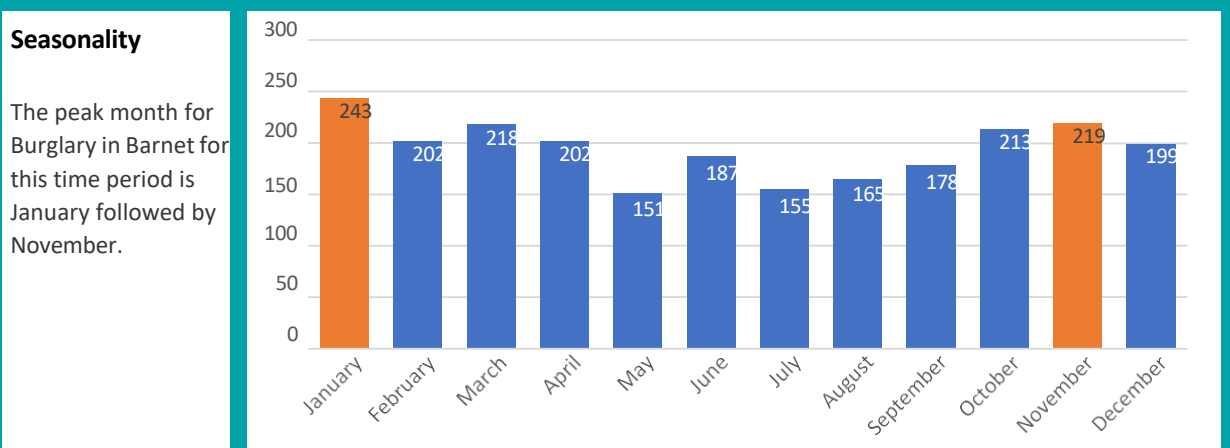

Barnet

All Crime

Between Apr 2021 and Mar 2022

Level of Crime	26764 incidents	/68 per thousand residents
-----------------------	-----------------	----------------------------

Annual Change	Incidents have increased by 1528 compared to the period last year (6.05%)	
----------------------	---	--

Annual Change	Incidents have decreased by 5999 compared to the period last year (36.82%)	
----------------------	--	--

Barnet

Bicycle theft

Between Apr 2021 and Mar 2022

Level of Crime	296 incidents	/1 per thousand residents
-----------------------	---------------	---------------------------

Annual Change	Incidents have decreased by 17 compared to the period last year (5.43%)	
----------------------	---	--

Barnet

Burglary

Between Apr 2021 and Mar 2022

Level of Crime	2332 incidents	/6 per thousand residents
-----------------------	----------------	---------------------------

Annual Change	Incidents have decreased by 265 compared to the period last year (10.2%)	
----------------------	--	--

Barnet

Criminal damage and arson

Between Apr 2021 and Mar 2022

Level of Crime	1833 incidents	/5 per thousand residents
-----------------------	----------------	---------------------------