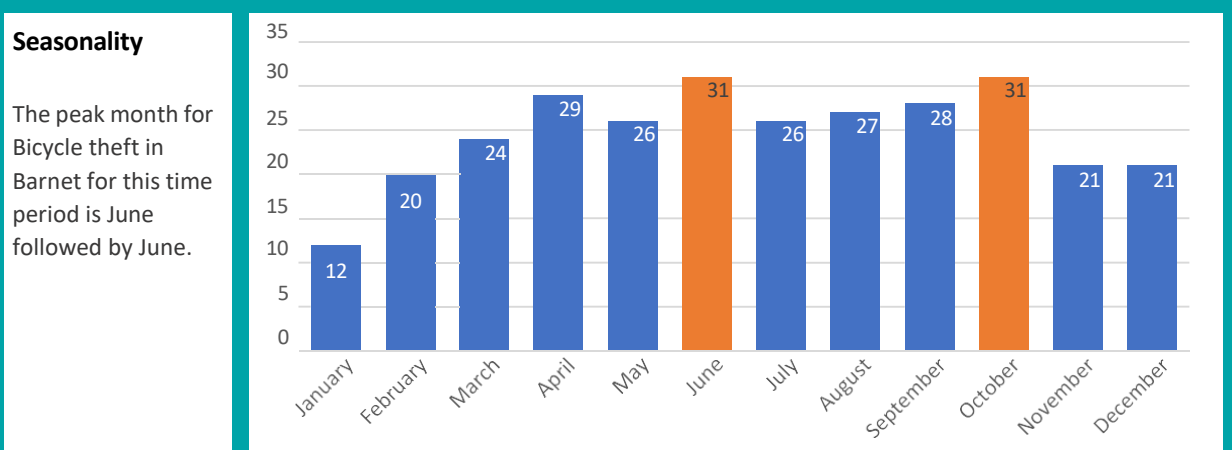

Barnet

All Crime

Between Apr 2021 and Mar 2022

Level of Crime	26764 incidents	/68 per thousand residents
-----------------------	-----------------	----------------------------

Annual Change	Incidents have increased by 1528 compared to the period last year (6.05%)	
----------------------	---	--

Top Wards

The ward in Barnet with the highest crime volume within this time period is Colindale followed by Childs Hill & West Hendon.

Barnet

Anti-social behaviour

Between Apr 2021 and Mar 2022

Level of Crime	10293 incidents	/26 per thousand residents
-----------------------	-----------------	----------------------------

Annual Change	Incidents have decreased by 5999 compared to the period last year (36.82%)	
----------------------	--	--

Barnet

Bicycle theft

Between Apr 2021 and Mar 2022

Level of Crime	296 incidents	/1 per thousand residents
-----------------------	---------------	---------------------------

Annual Change	Incidents have decreased by 17 compared to the period last year (5.43%)	
----------------------	---	--

Barnet

Burglary

Between Apr 2021 and Mar 2022

Level of Crime	2332 incidents	/6 per thousand residents
-----------------------	----------------	---------------------------