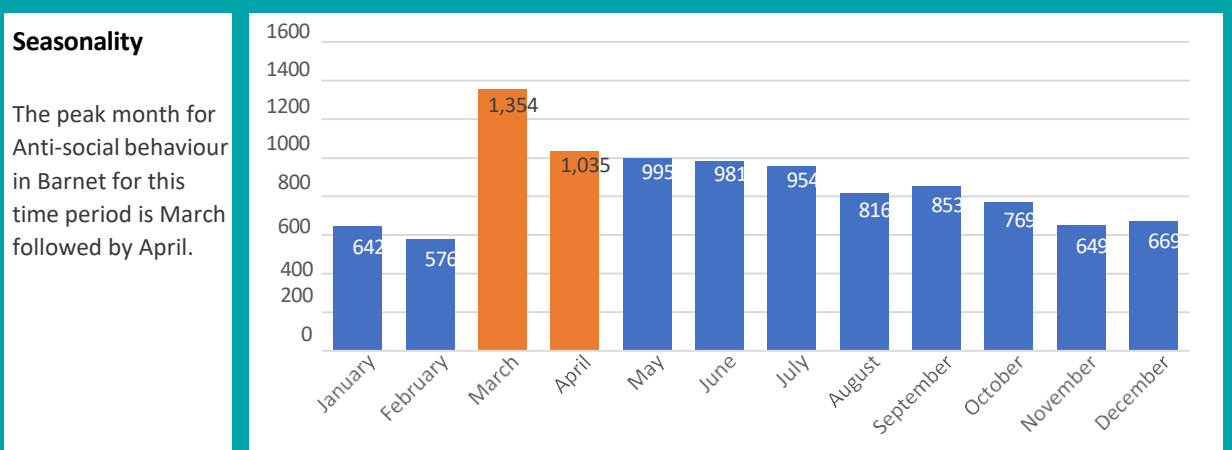

Barnet

All Crime

Between Apr 2021 and Mar 2022

Level of Crime	26764 incidents	/68 per thousand residents
-----------------------	-----------------	----------------------------

Annual Change	Incidents have increased by 1528 compared to the period last year (6.05%)	
----------------------	---	--

Top Wards

The ward in Barnet with the highest crime volume within this time period is Colindale followed by Childs Hill & West Hendon.

Barnet

Anti-social behaviour

Between Apr 2021 and Mar 2022

Level of Crime	10293 incidents	/26 per thousand residents
-----------------------	-----------------	----------------------------

Annual Change	Incidents have decreased by 5999 compared to the period last year (36.82%)	
----------------------	--	--

Barnet

Bicycle theft

Between Apr 2021 and Mar 2022

Level of Crime	296 incidents	/1 per thousand residents
-----------------------	---------------	---------------------------

Annual Change	Incidents have decreased by 17 compared to the period last year (5.43%)	
----------------------	---	--

Barnet

Burglary

Between Apr 2021 and Mar 2022

Level of Crime	2332 incidents	/6 per thousand residents
-----------------------	----------------	---------------------------