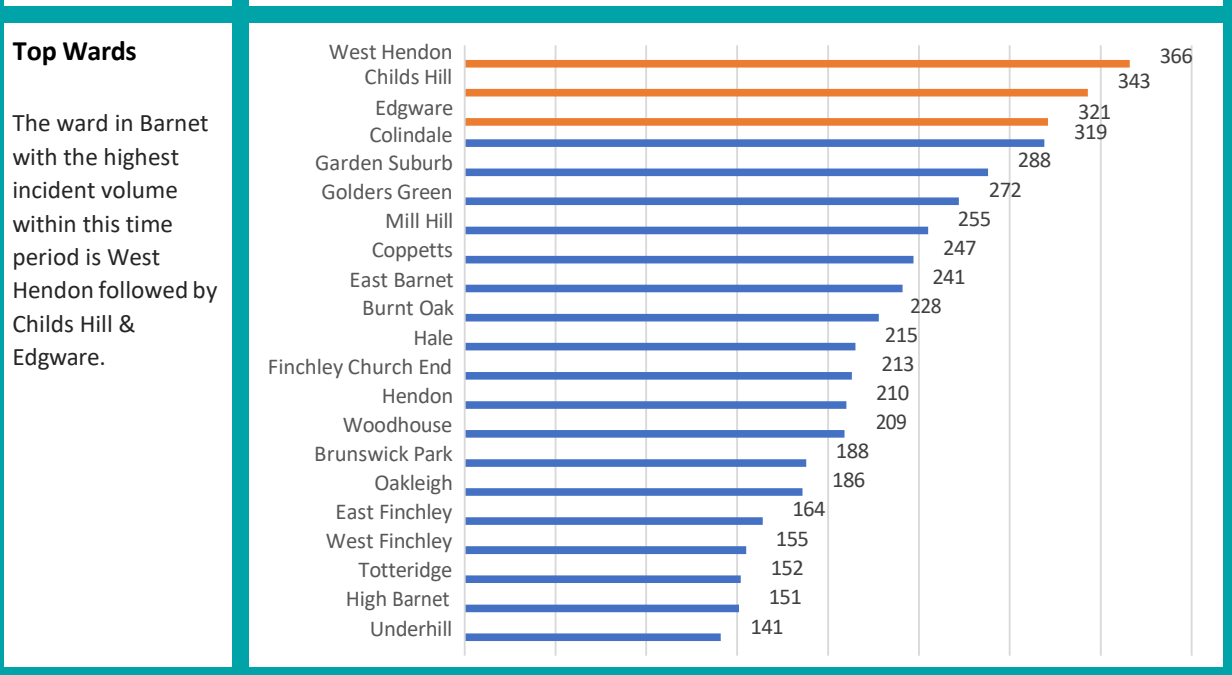

Annual Change	Incidents have increased by 38 compared to the period last year (2.8%)	
----------------------	--	--

Barnet

Theft from the person

Between Apr 2021 and Mar 2022

Level of Crime	741 incidents	/2 per thousand residents
-----------------------	---------------	---------------------------

Annual Change	Incidents have increased by 307 compared to the period last year (70.74%)	
----------------------	---	--

Barnet

Vehicle crime

Between Apr 2021 and Mar 2022

Level of Crime	4864 incidents	/12 per thousand residents
-----------------------	----------------	----------------------------

Annual Change	Incidents have increased by 173 compared to the period last year (3.69%)	
----------------------	--	--

Barnet

Violence and sexual offences

Between Apr 2021 and Mar 2022

Level of Crime	8268 incidents	/21 per thousand residents
-----------------------	----------------	----------------------------