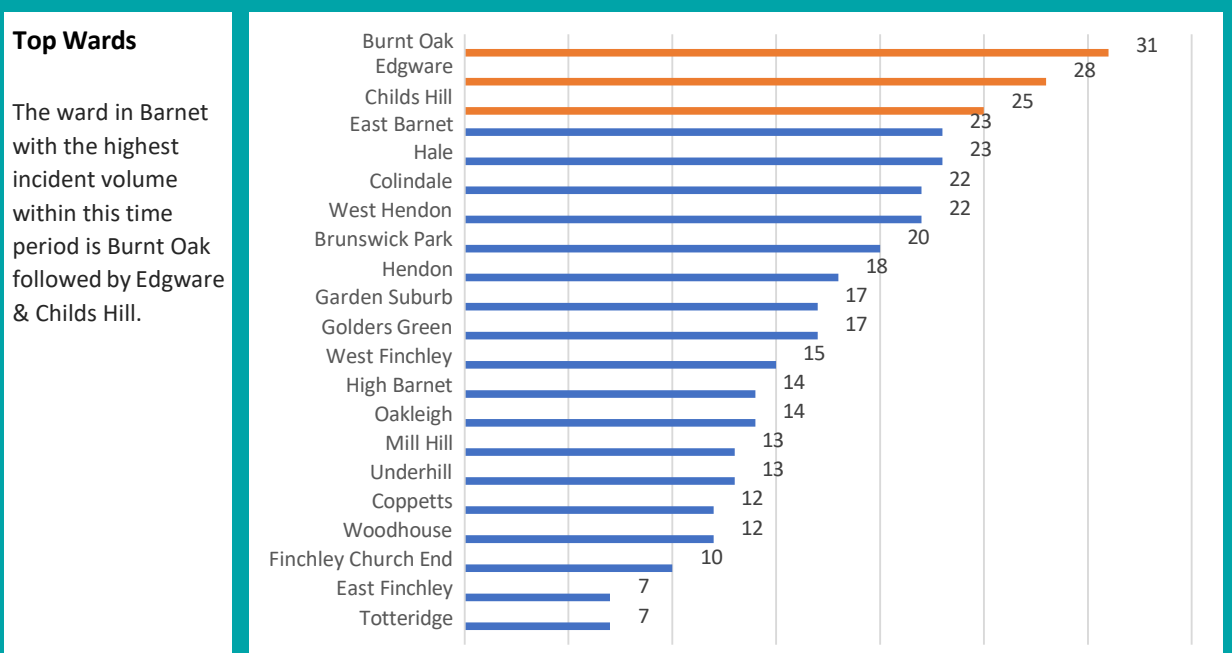

Annual Change	Incidents have increased by 81 compared to the period last year (4.62%)	
----------------------	---	--

Barnet

Drugs

Between Apr 2021 and Mar 2022

Level of Crime	968 incidents	/2 per thousand residents
-----------------------	---------------	---------------------------

Annual Change	Incidents have decreased by 133 compared to the period last year (12.08%)	
----------------------	---	--

Barnet

Other crime

Between Apr 2021 and Mar 2022

Level of Crime	363 incidents	/1 per thousand residents
-----------------------	---------------	---------------------------

Annual Change	Incidents have increased by 35 compared to the period last year (10.67%)	
----------------------	--	--

Barnet

Other theft

Between Apr 2021 and Mar 2022

Level of Crime	2863 incidents	/7 per thousand residents
-----------------------	----------------	---------------------------