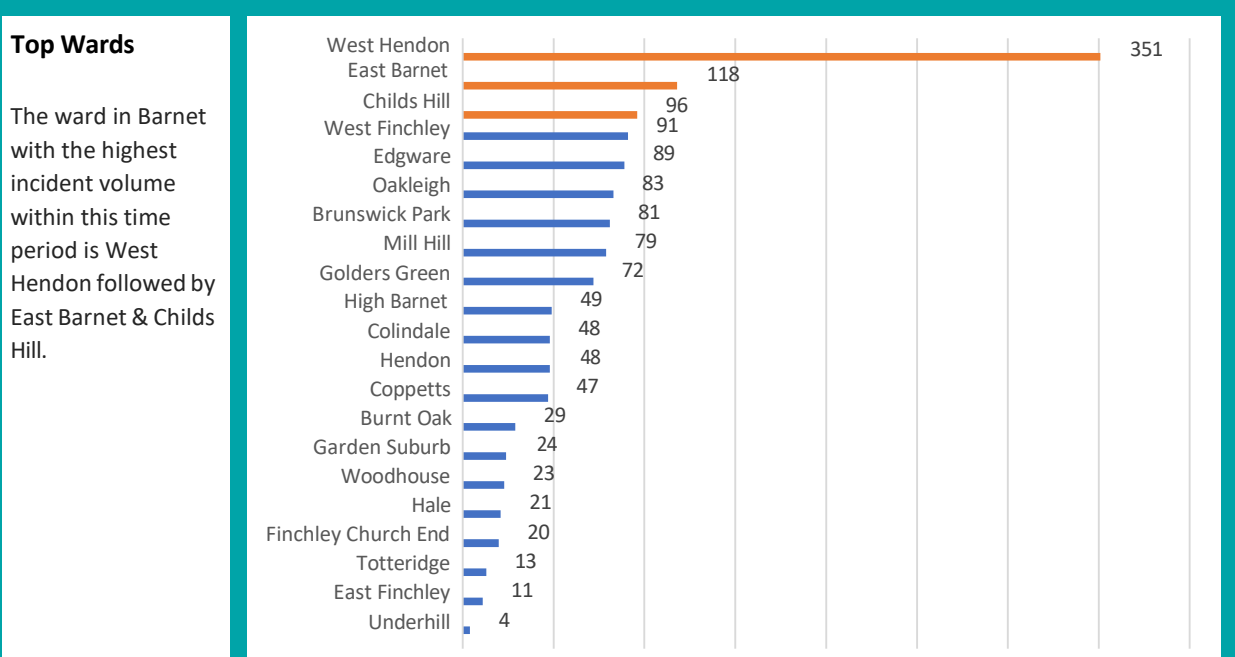

Annual Change Incidents have increased by 263 compared to the period last year (14.52%)

Barnet

Robbery

Between Apr 2021 and Mar 2022

Level of Crime	638 incidents	/2 per thousand residents
-----------------------	---------------	---------------------------

Annual Change	Incidents have decreased by 15 compared to the period last year (2.3%)	
----------------------	--	--

Barnet Shoplifting

Between Apr 2021 and Mar 2022

Level of Crime	1397 incidents	/4 per thousand residents
-----------------------	----------------	---------------------------

Annual Change	Incidents have increased by 38 compared to the period last year (2.8%)	
----------------------	--	--

Barnet

Theft from the person

Between Apr 2021 and Mar 2022

Level of Crime	741 incidents	/2 per thousand residents
-----------------------	---------------	---------------------------