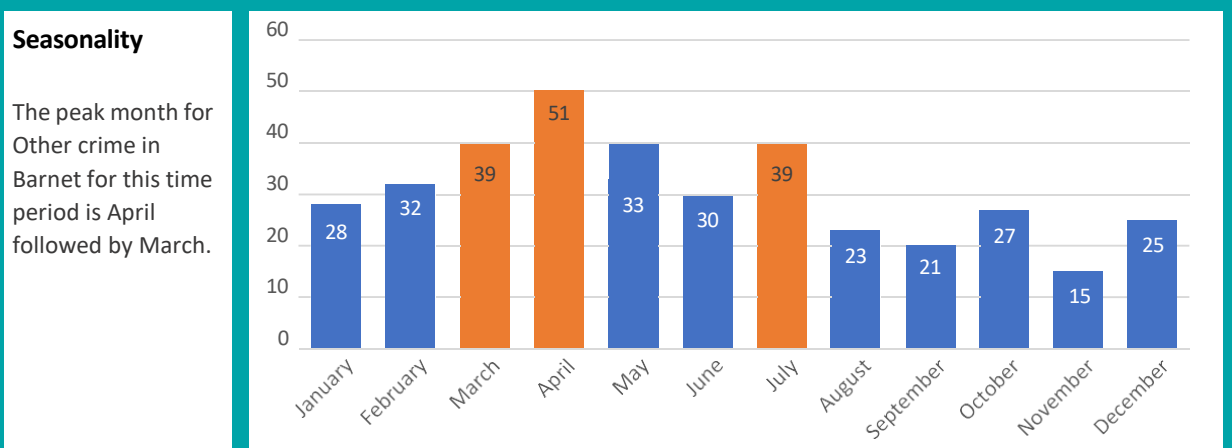

Annual Change	Incidents have increased by 81 compared to the period last year (4.62%)	
----------------------	---	--

Barnet

Drugs

Between Apr 2021 and Mar 2022

Level of Crime	968 incidents	/2 per thousand residents
-----------------------	---------------	---------------------------

Annual Change	Incidents have decreased by 133 compared to the period last year (12.08%)	
----------------------	---	--

Barnet

Other crime

Between Apr 2021 and Mar 2022

Level of Crime	363 incidents	/1 per thousand residents
-----------------------	---------------	---------------------------

Annual Change	Incidents have increased by 35 compared to the period last year (10.67%)	
----------------------	--	--

Barnet

Other theft

Between Apr 2021 and Mar 2022

Level of Crime	2863 incidents	/7 per thousand residents
-----------------------	----------------	---------------------------