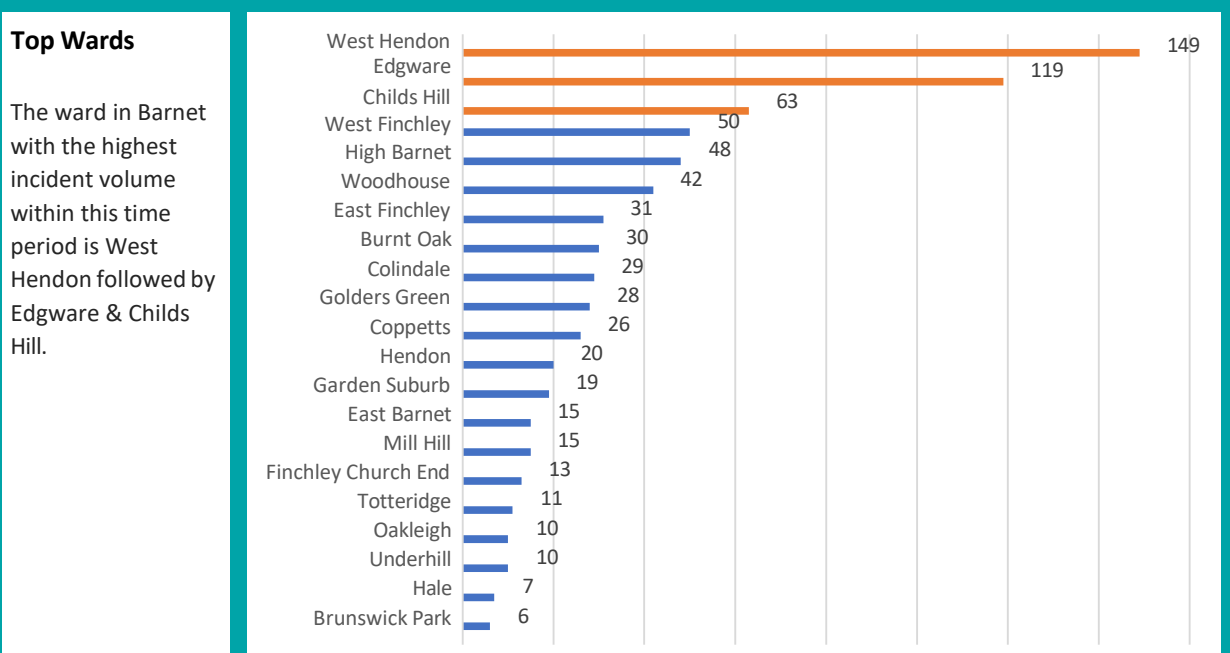

Annual Change	Incidents have increased by 38 compared to the period last year (2.8%)	
----------------------	--	--

Barnet

Theft from the person

Between Apr 2021 and Mar 2022

Level of Crime	741 incidents	/2 per thousand residents
-----------------------	---------------	---------------------------

Annual Change	Incidents have increased by 307 compared to the period last year (70.74%)	
----------------------	---	--

Barnet

Vehicle crime

Between Apr 2021 and Mar 2022

Level of Crime	4864 incidents	/12 per thousand residents
-----------------------	----------------	----------------------------