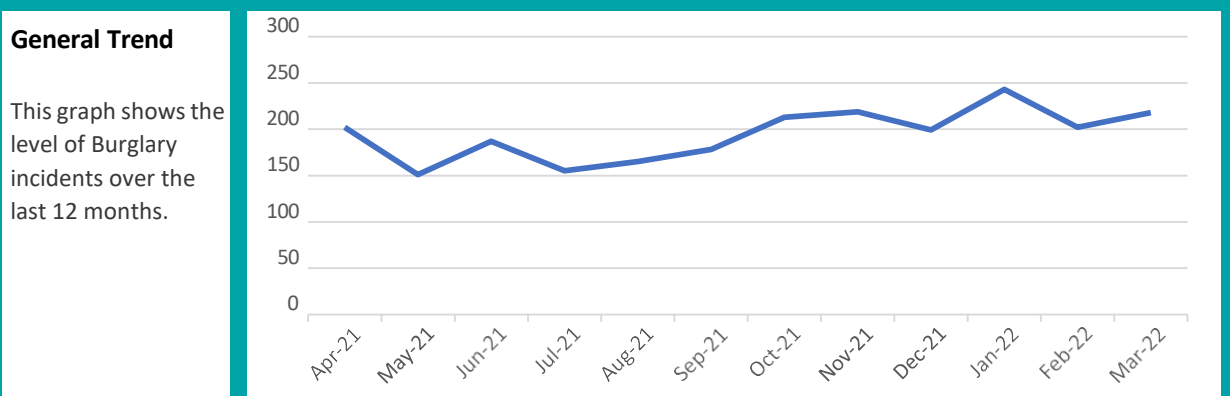

Annual Change	Incidents have decreased by 5999 compared to the period last year (36.82%)	
----------------------	--	--

Barnet

Bicycle theft

Between Apr 2021 and Mar 2022

Level of Crime	296 incidents	/1 per thousand residents
-----------------------	---------------	---------------------------

Annual Change	Incidents have decreased by 17 compared to the period last year (5.43%)	
----------------------	---	--

Barnet

Burglary

Between Apr 2021 and Mar 2022

Level of Crime	2332 incidents	/6 per thousand residents
-----------------------	----------------	---------------------------

Annual Change	Incidents have decreased by 265 compared to the period last year (10.2%)	
----------------------	--	--

Barnet

Criminal damage and arson

Between Apr 2021 and Mar 2022

Level of Crime	1833 incidents	/5 per thousand residents
-----------------------	----------------	---------------------------