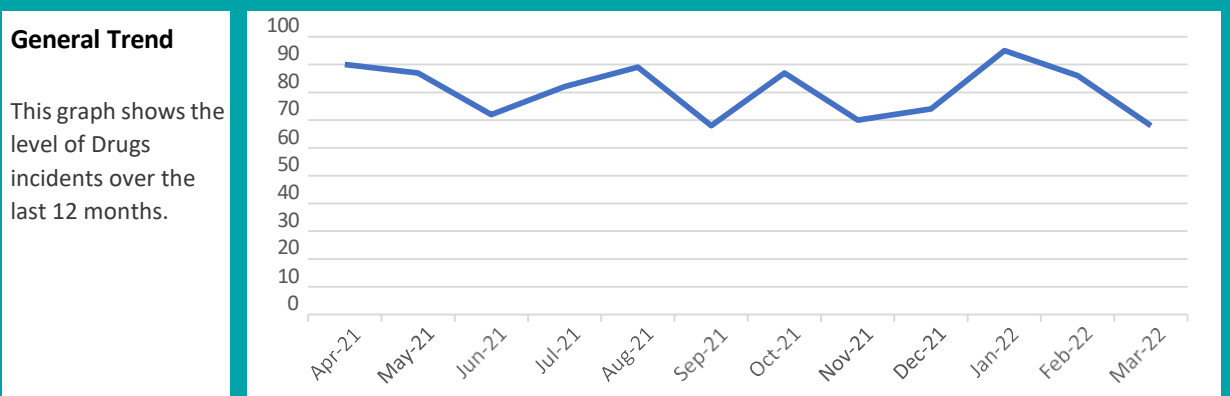

Annual Change	Incidents have decreased by 17 compared to the period last year (5.43%)	
----------------------	---	--

Barnet

Burglary

Between Apr 2021 and Mar 2022

Level of Crime	2332 incidents	/6 per thousand residents
-----------------------	----------------	---------------------------

Annual Change	Incidents have decreased by 265 compared to the period last year (10.2%)	
----------------------	--	--

Barnet

Criminal damage and arson

Between Apr 2021 and Mar 2022

Level of Crime	1833 incidents	/5 per thousand residents
-----------------------	----------------	---------------------------

Annual Change	Incidents have increased by 81 compared to the period last year (4.62%)	
----------------------	---	--

Barnet

Drugs

Between Apr 2021 and Mar 2022

Level of Crime	968 incidents	/2 per thousand residents
-----------------------	---------------	---------------------------

Annual Change	Incidents have decreased by 133 compared to the period last year (12.08%)	
----------------------	---	--

Barnet

Other crime

Between Apr 2021 and Mar 2022

Level of Crime	363 incidents	/1 per thousand residents
-----------------------	---------------	---------------------------