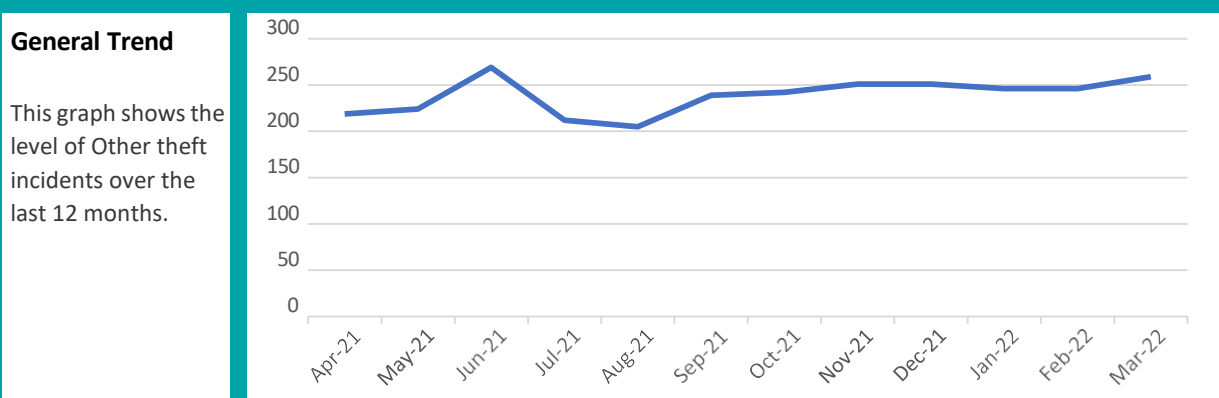

Annual Change	Incidents have decreased by 133 compared to the period last year (12.08%)	
----------------------	---	--

Barnet

Other crime

Between Apr 2021 and Mar 2022

Level of Crime	363 incidents	/1 per thousand residents
-----------------------	---------------	---------------------------

Annual Change	Incidents have increased by 35 compared to the period last year (10.67%)	
----------------------	--	--

Barnet

Other theft

Between Apr 2021 and Mar 2022

Level of Crime	2863 incidents	/7 per thousand residents
-----------------------	----------------	---------------------------

Annual Change	Incidents have increased by 396 compared to the period last year (16.05%)	
----------------------	---	--

Barnet

Possession of weapons

Between Apr 2021 and Mar 2022

Level of Crime	127 incidents	/0 per thousand residents
-----------------------	---------------	---------------------------